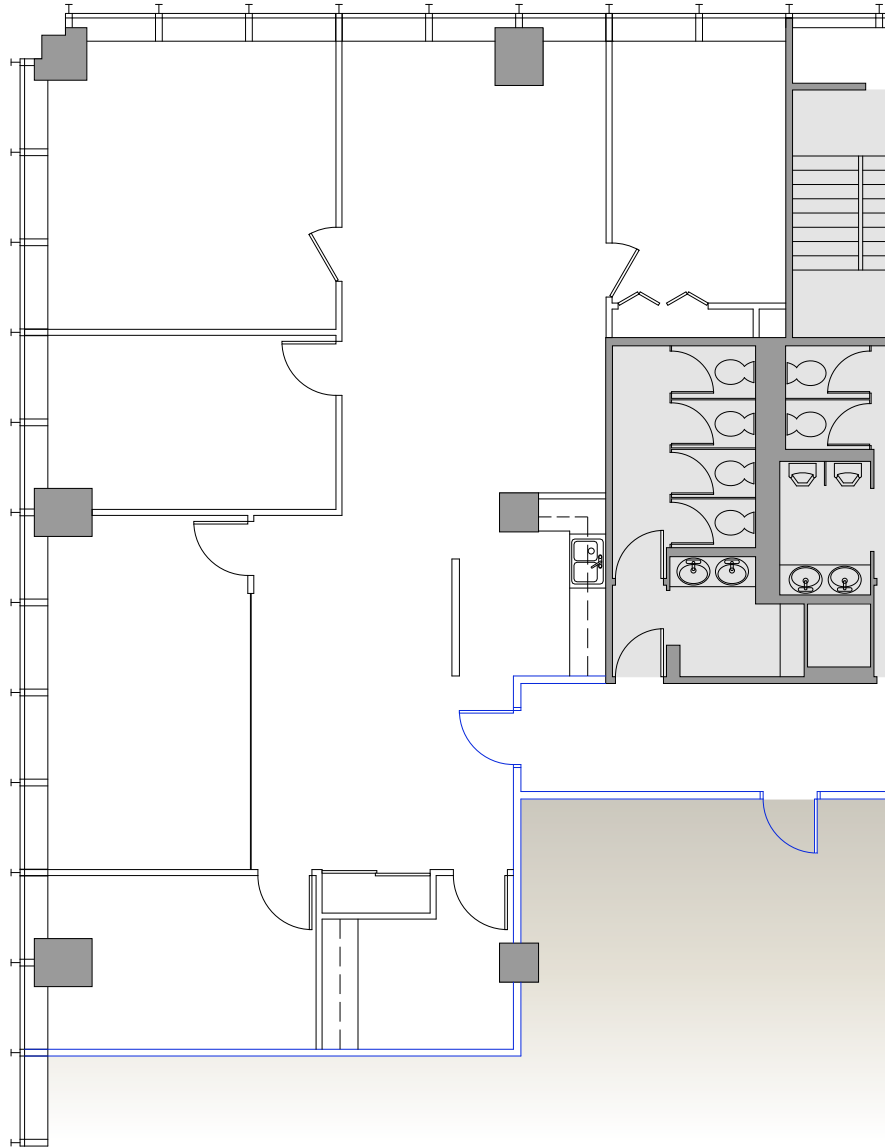

Suite 1080 - 2,322 RSF

Golub & Company

For Leasing Information Contact:

Steve Degodny
Golub & Company
847-952-7730
sdegodny@goco.com