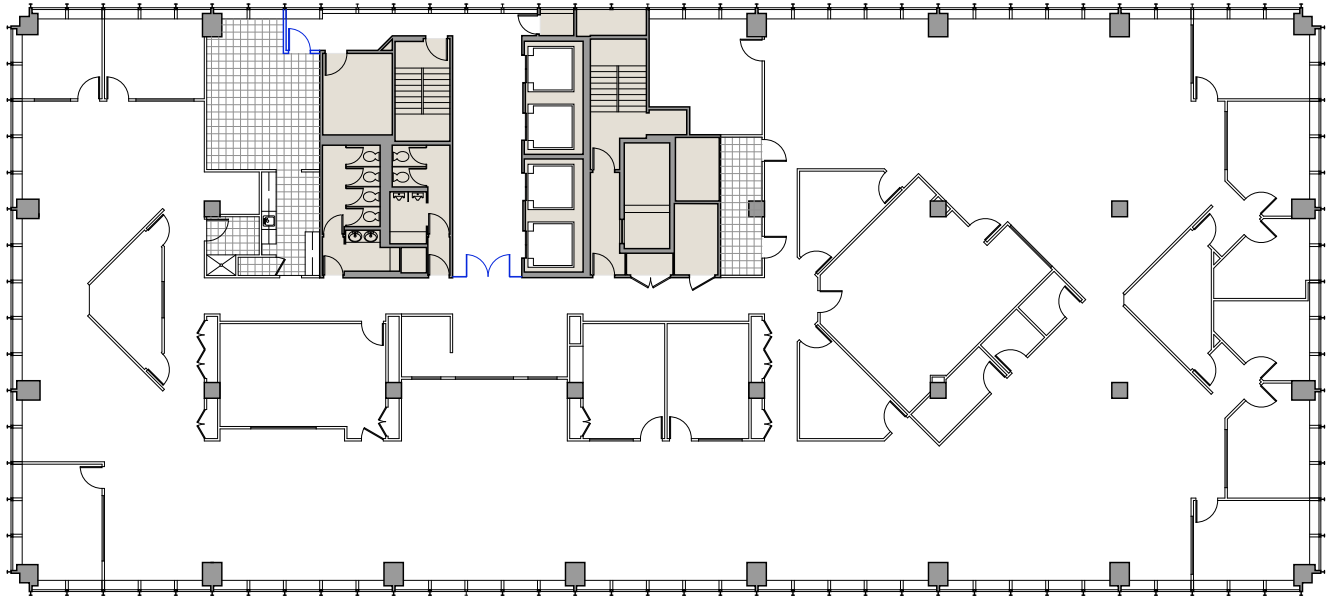

Suite 1900 - 14,252 RSF

GOLUB

Golub & Company

For Leasing Information Contact:

Steve Degodny
Golub & Company
847-952-7730
sdegodny@goco.com