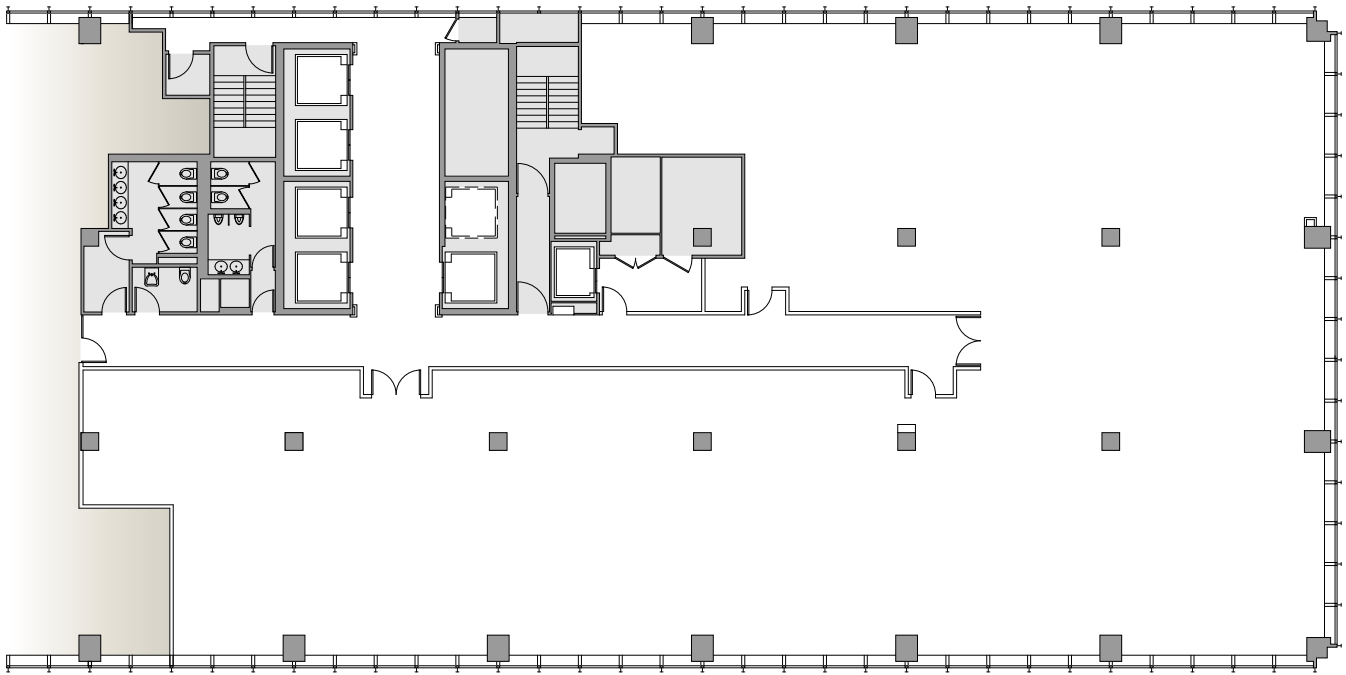

Suite 300 - 10,780 RSF

Golub & Company

For Leasing Information Contact:

Steve Degodny
Golub & Company
847-952-7730
sdegodny@goco.com