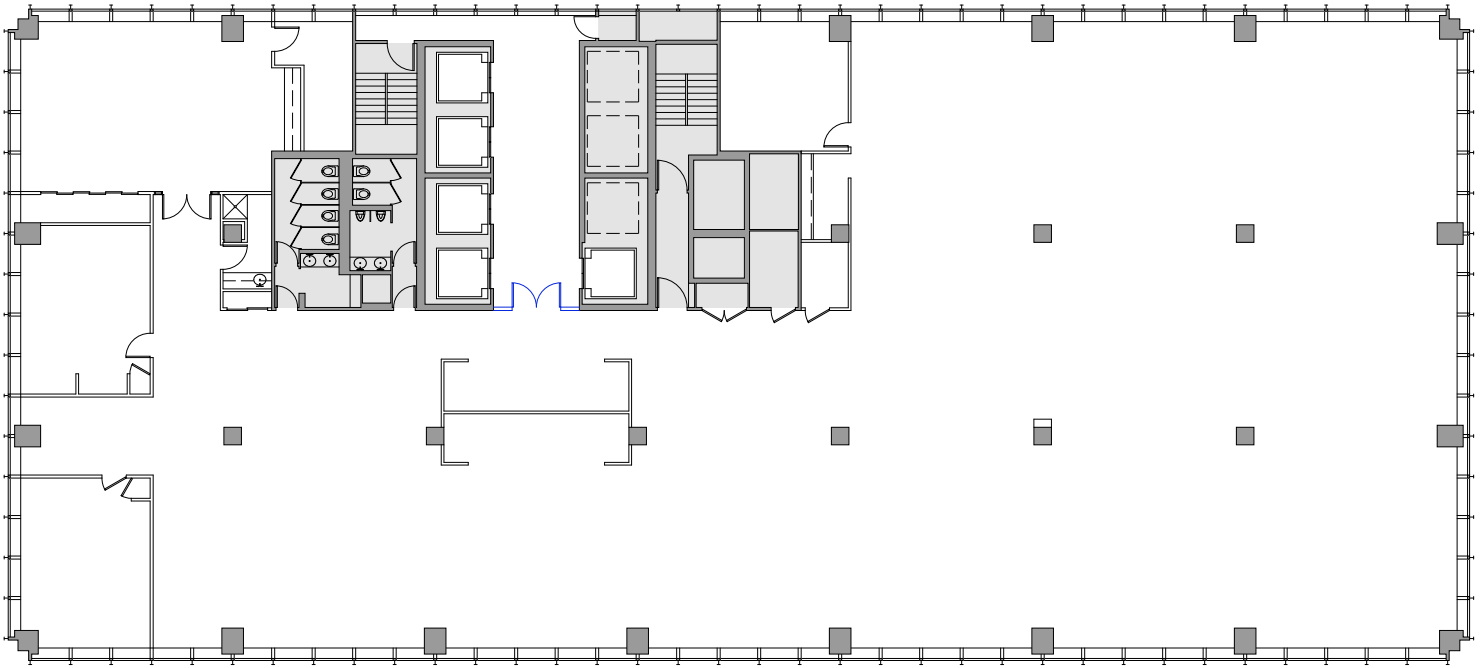

Suite 500 - 13,992 RSF

**GOLUB**

**Golub & Company**

For Leasing Information Contact:

Steve Degodny  
Golub & Company  
847-952-7730  
sdegodny@goco.com