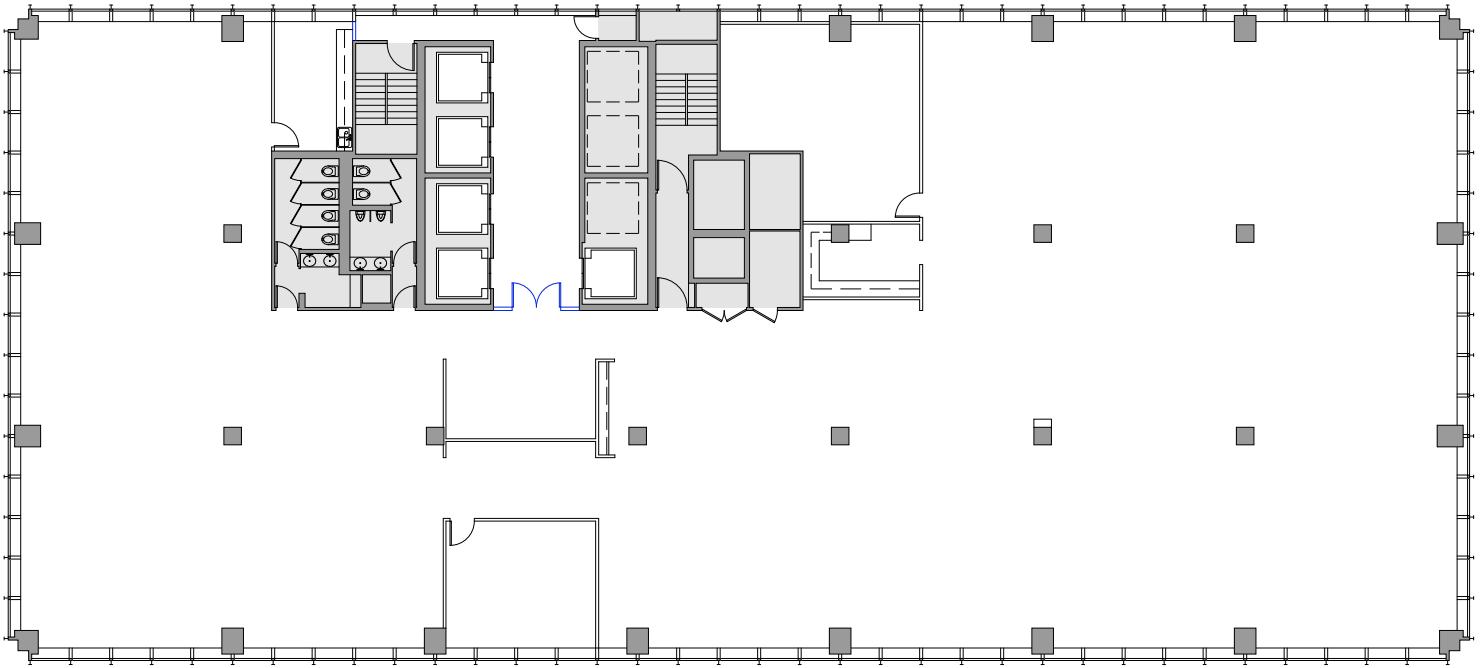

Suite 600 - 13,992 RSF

GOLUB

Golub & Company

For Leasing Information Contact:

Steve Degodny
Golub & Company
847-952-7730
sdegodny@goco.com