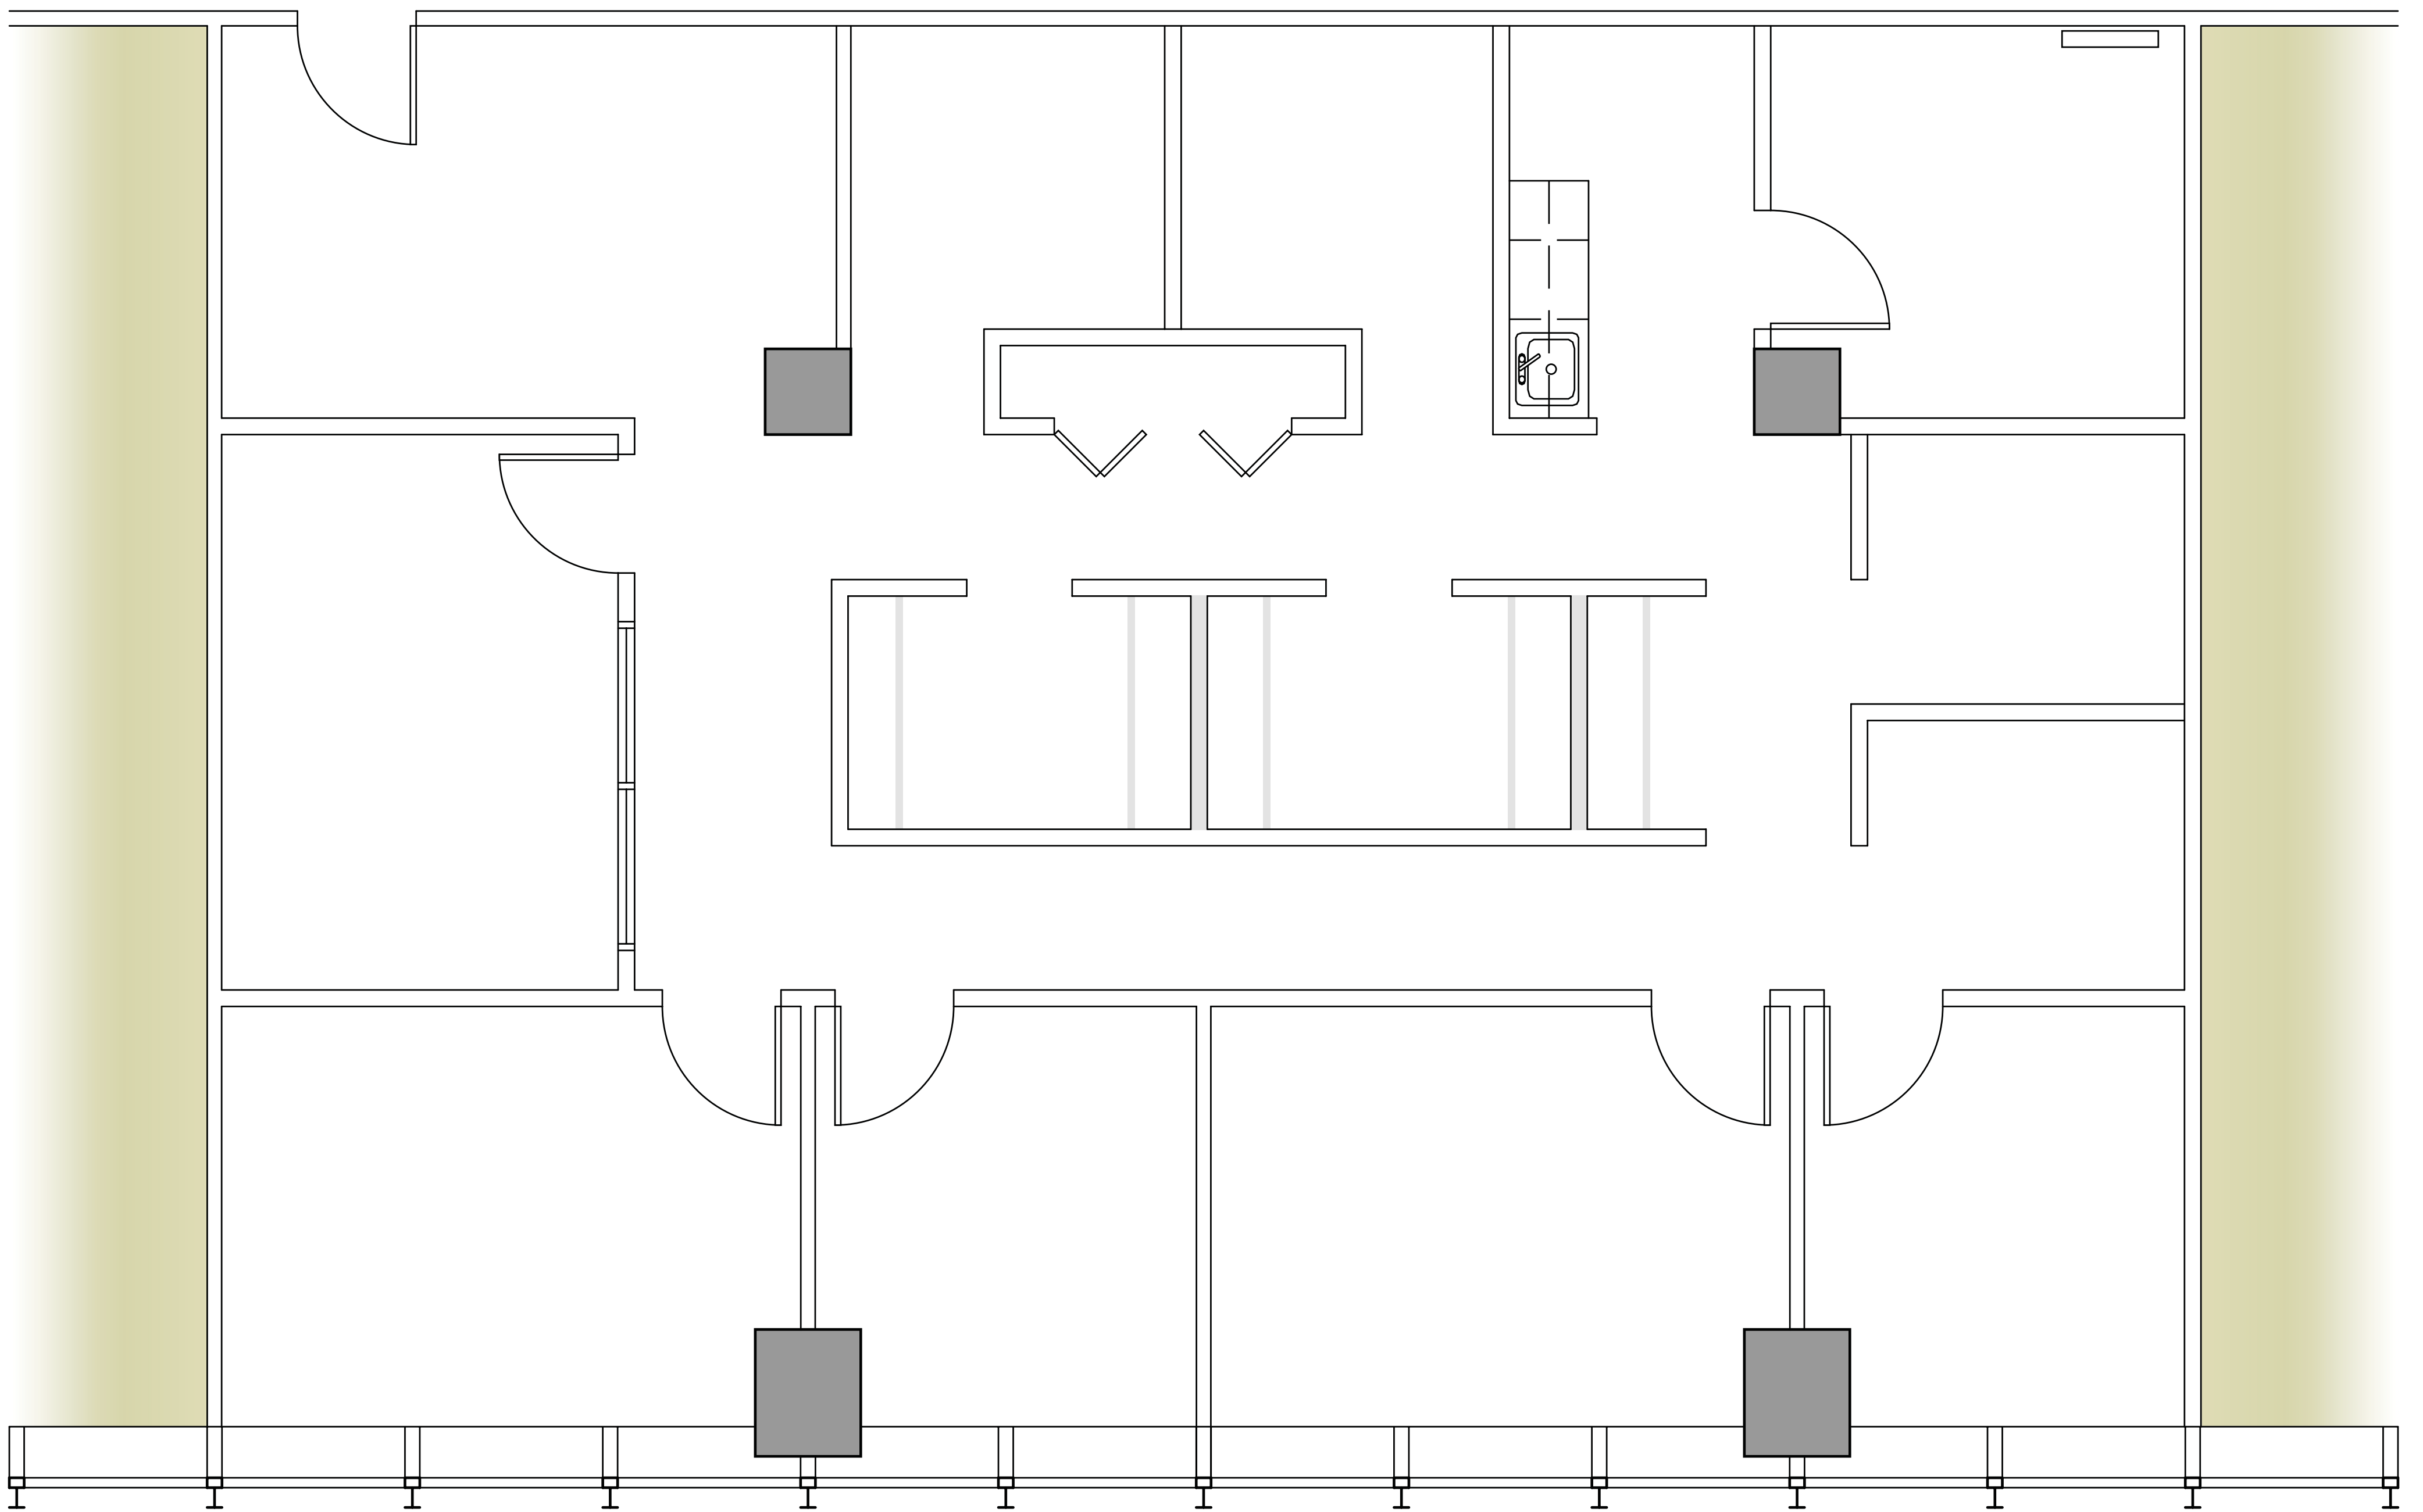

# SUITE 950: 2,199 RSF

## SUITE FEATURES

- Elevator identity
- 4 Exterior private offices
- 1 Conference room
- Sink with cabinetry
- 5 millwork workstations
- Storage/copy room