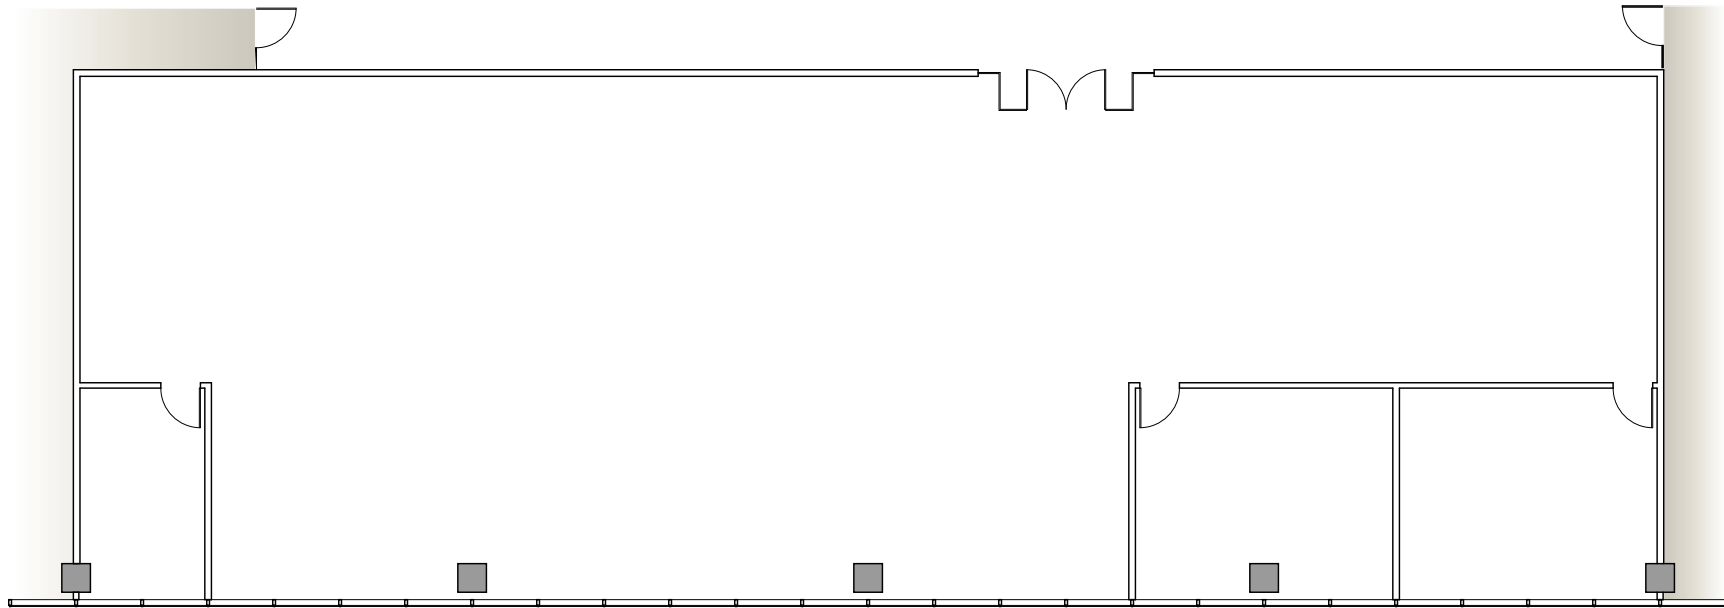

Suite 1480 - 5,580 RSF

22 west washington

Golub & Company

For Leasing Information Contact:

Peter Merrion
Golub & Company
312-440-8730
pmerrion@goco.com