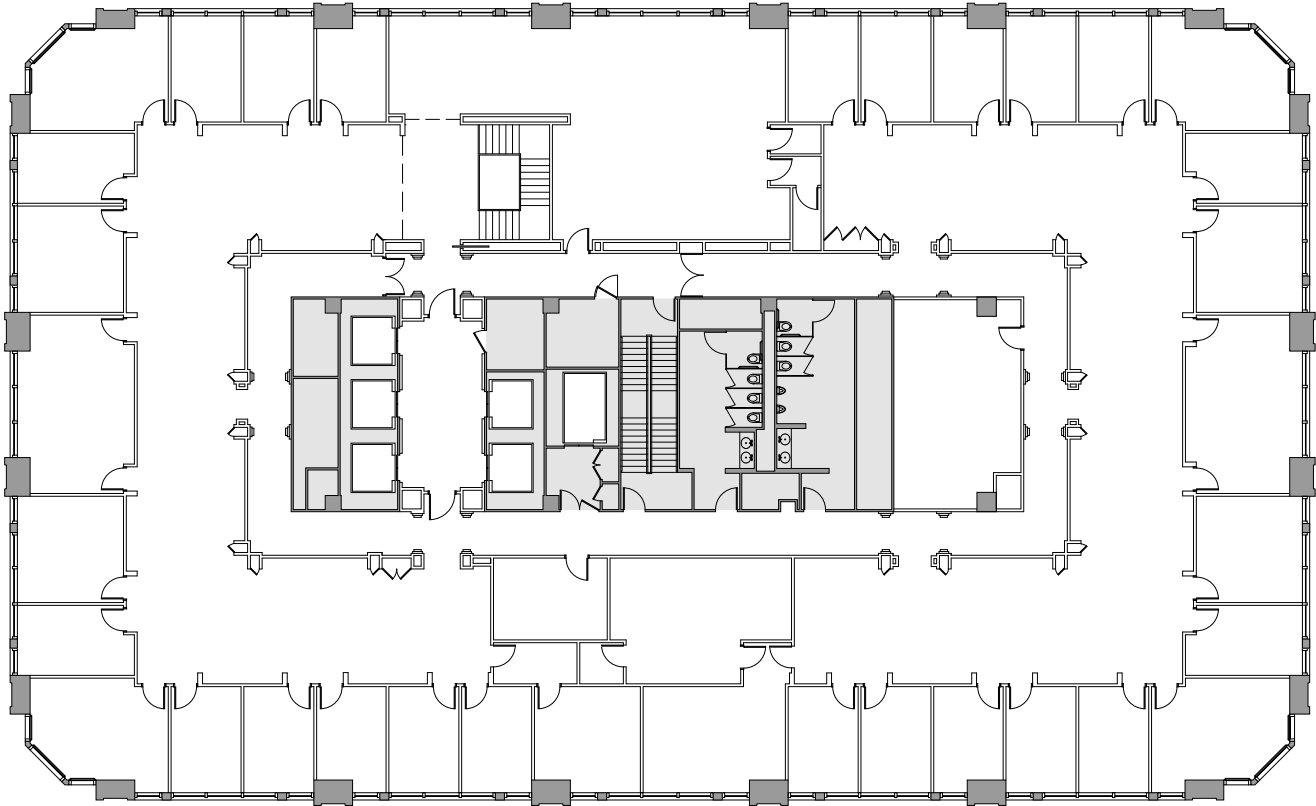

Suite 2500 - 18,755 RSF

225 w e s t
WASHINGTON

GOLUB

Golub & Company

For Leasing Information Contact:

Peter Merrion
312.440.8730

Josh Crane
312.440.8747

pmerrion@goco.com jcrane@goco.com