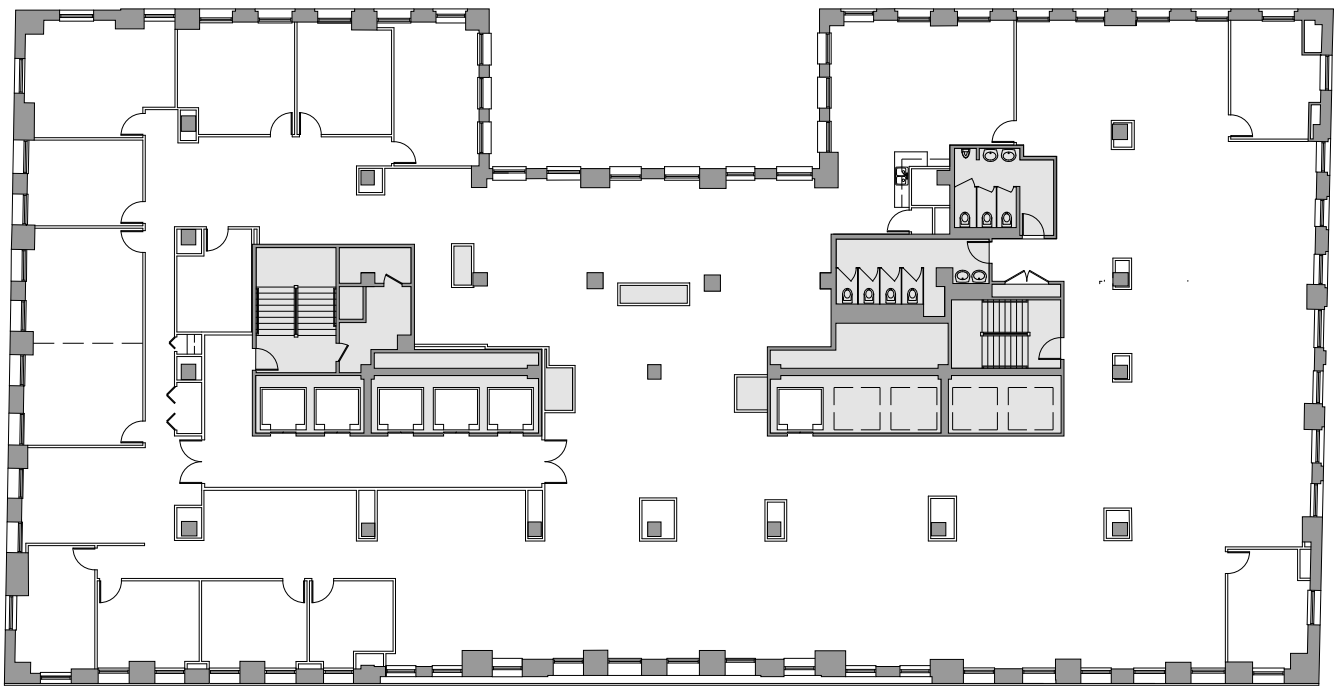

Suite 1300 - 14,312 RSF

33 NORTH LASALLE STREET

Golub & Company

For Leasing Information Contact:

Deborah Frank  
312.951.9902  
dfrank@goco.com

Julie Levenstein  
312.440.8703  
jlevenstein@goco.com