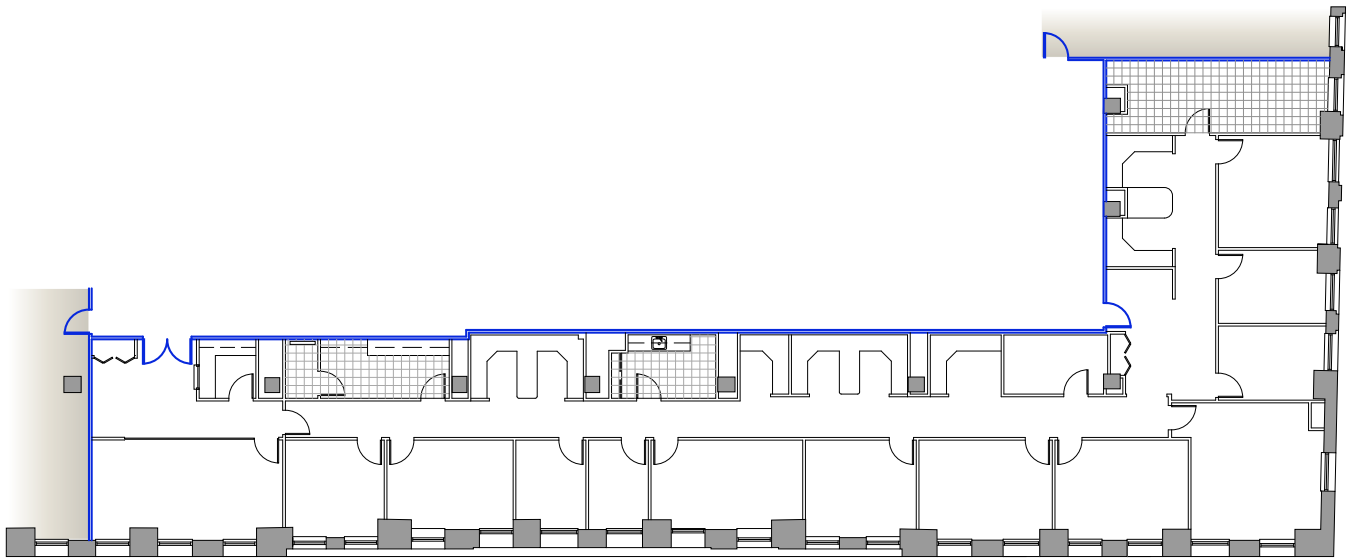

Suite 1710 - 5,930 RSF

33 NORTH LASALLE STREET

Golub & Company

For Leasing Information Contact:

Julie Levenstein
312.759.3383
jlevinstein@goco.com

Deborah Frank
312.951.9902
dfrank@goco.com