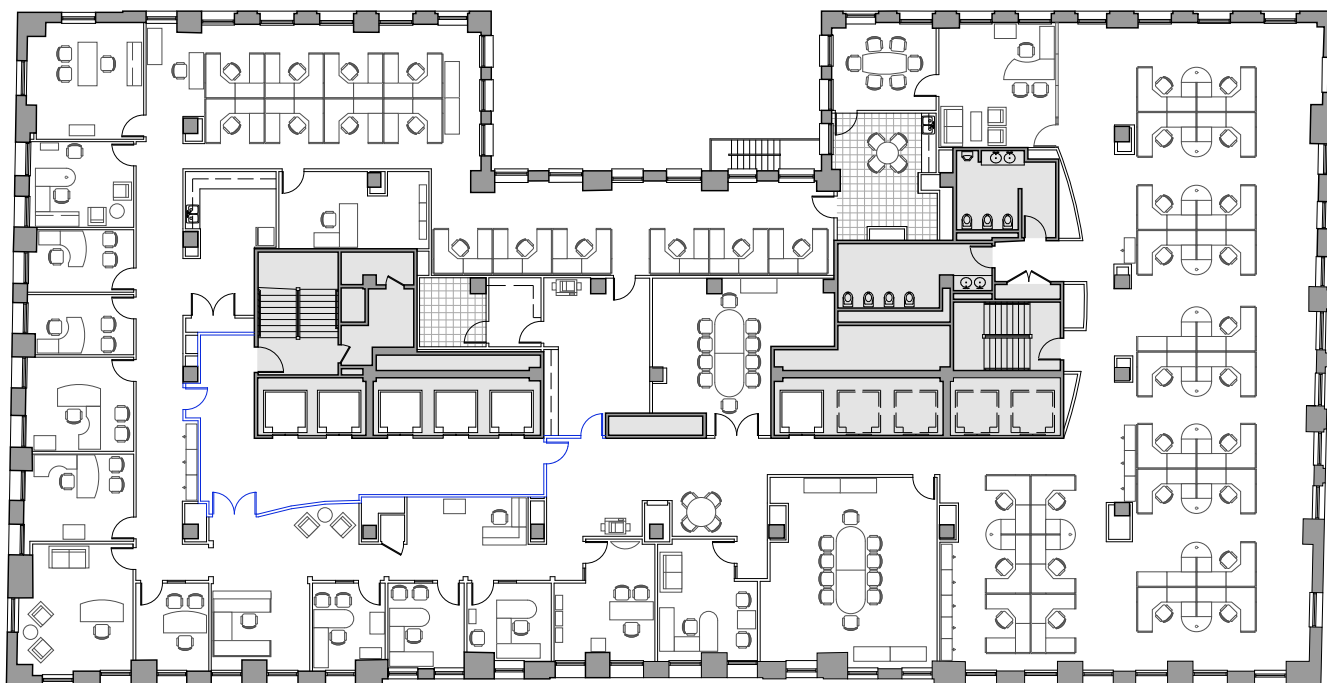

Suite 1800 - 14,283 RSF

33 NORTH LASALLE STREET

North

GOLUB

Golub & Company

For Leasing Information Contact:

Julie Levenstein
(312) 759 - 3383
jlevenstein@goco.com

Deborah Frank
(312) 951 - 9902
dfrank@goco.com