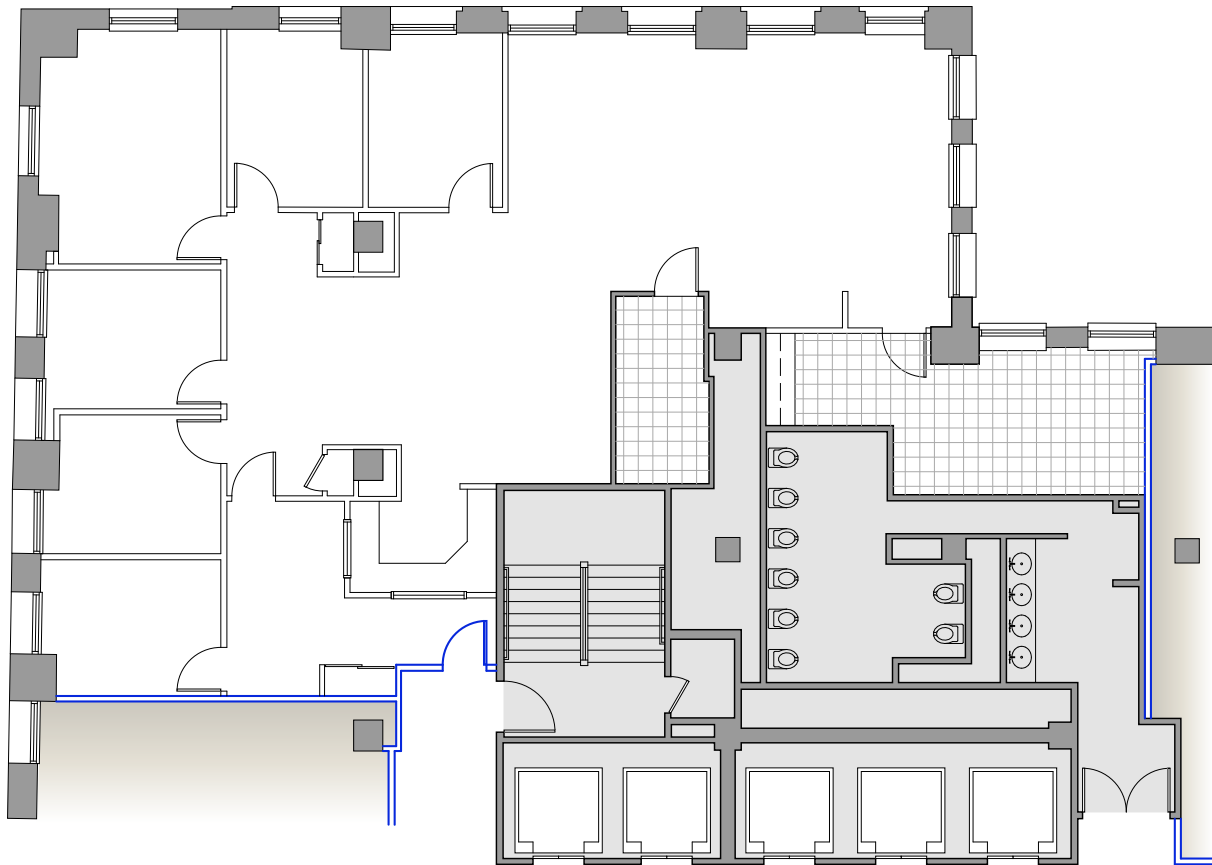

Suite 1910 - 3,256 RSF

33 NORTH LASALLE STREET

Golub & Company

For Leasing Information Contact:

Julie Levenstein
312.759.3383
jlevinstein@goco.com

Deborah Frank
312.951.9902
dfrank@goco.com