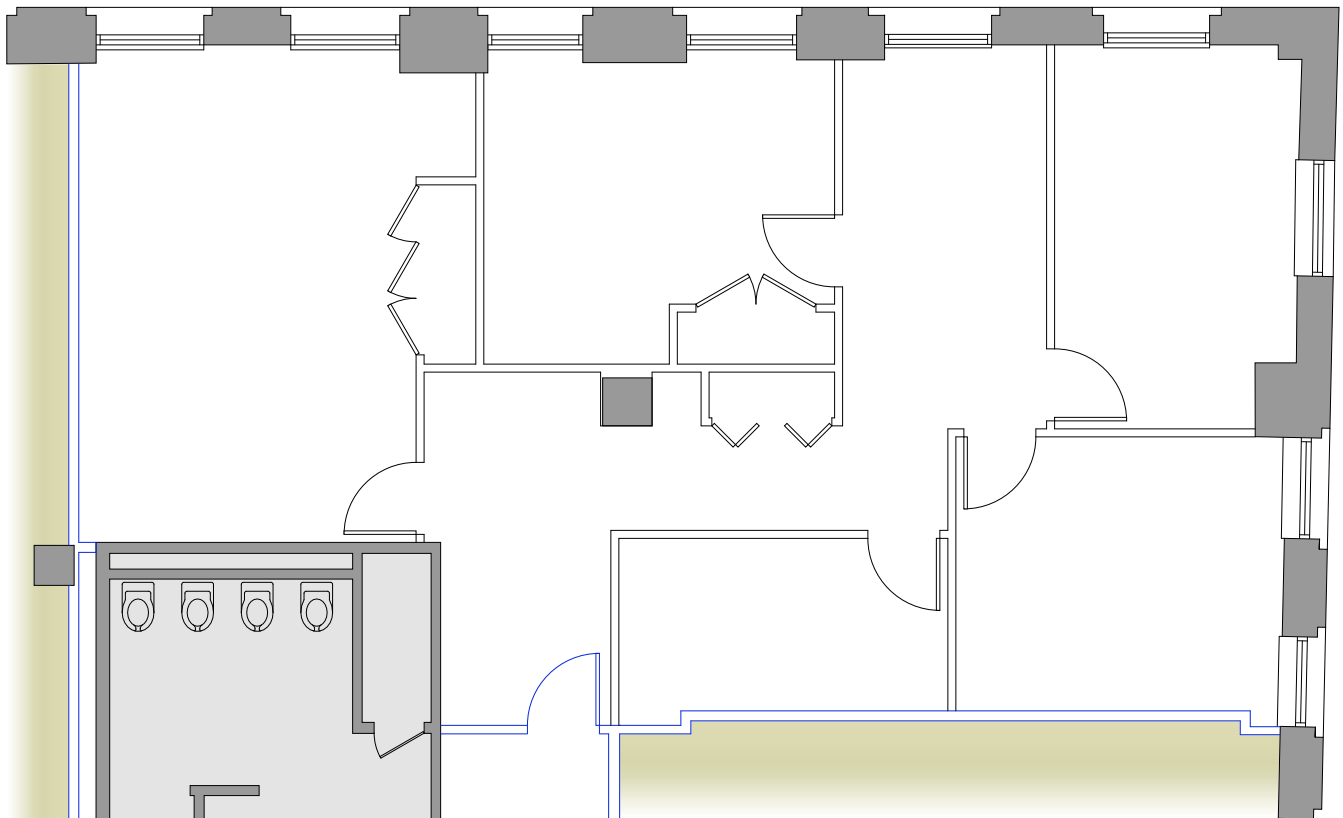

Suite 1940 - 1,727 RSF

33 NORTH LASALLE STREET

Golub & Company

For Leasing Information Contact:

Deborah Frank
312.951-9902
dfrank@goco.com

Julie Levenstein
312.440.8703
jlevenstein@goco.com