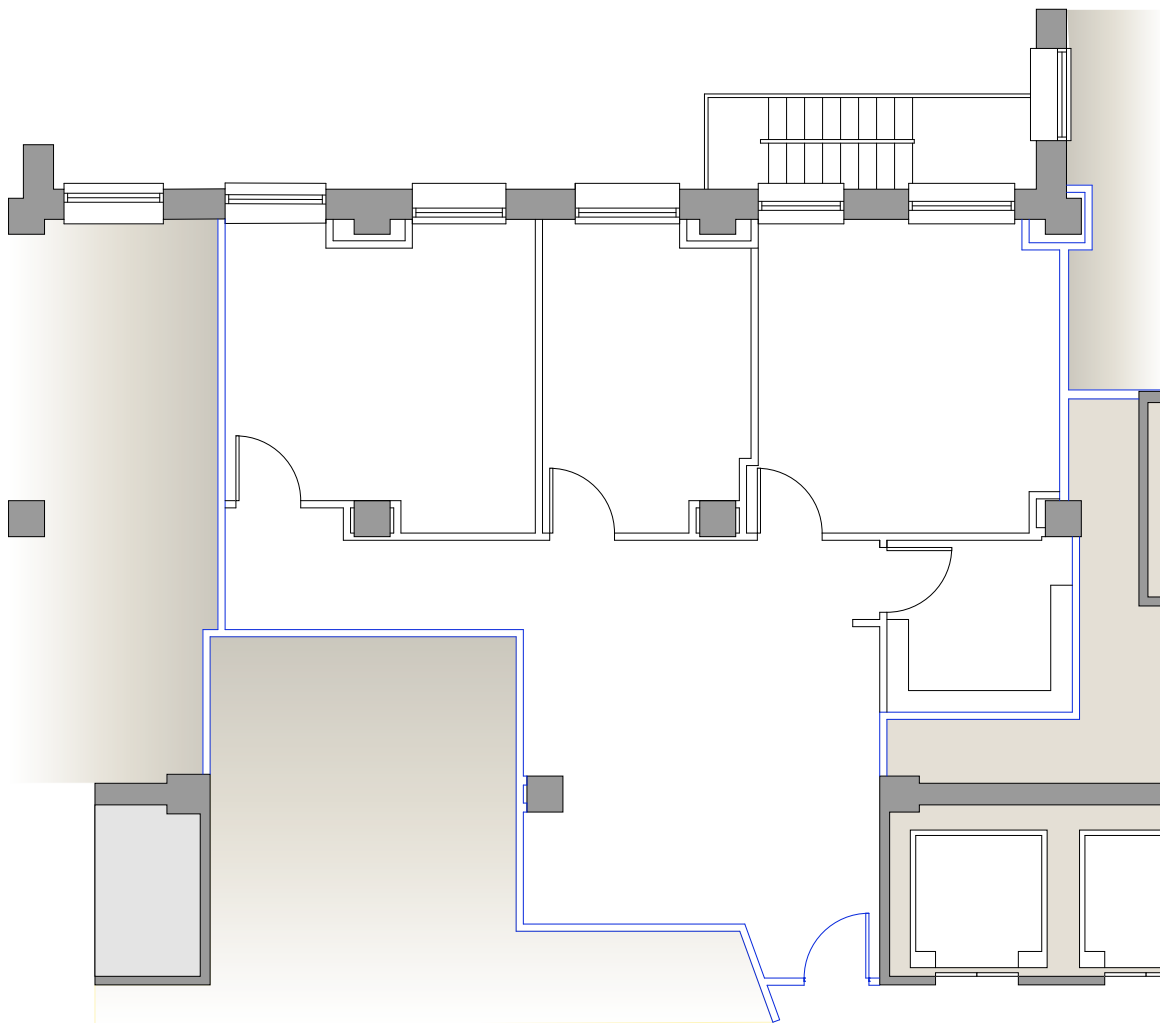

Suite 2015 - 1,193 RSF

33 NORTH LASALLE STREET

Golub & Company

For Leasing Information Contact:

Julie Levenstein
312.440.8703
jlevenstein@goco.com

Deborah Frank
312.951.9902
dfrank@goco.com