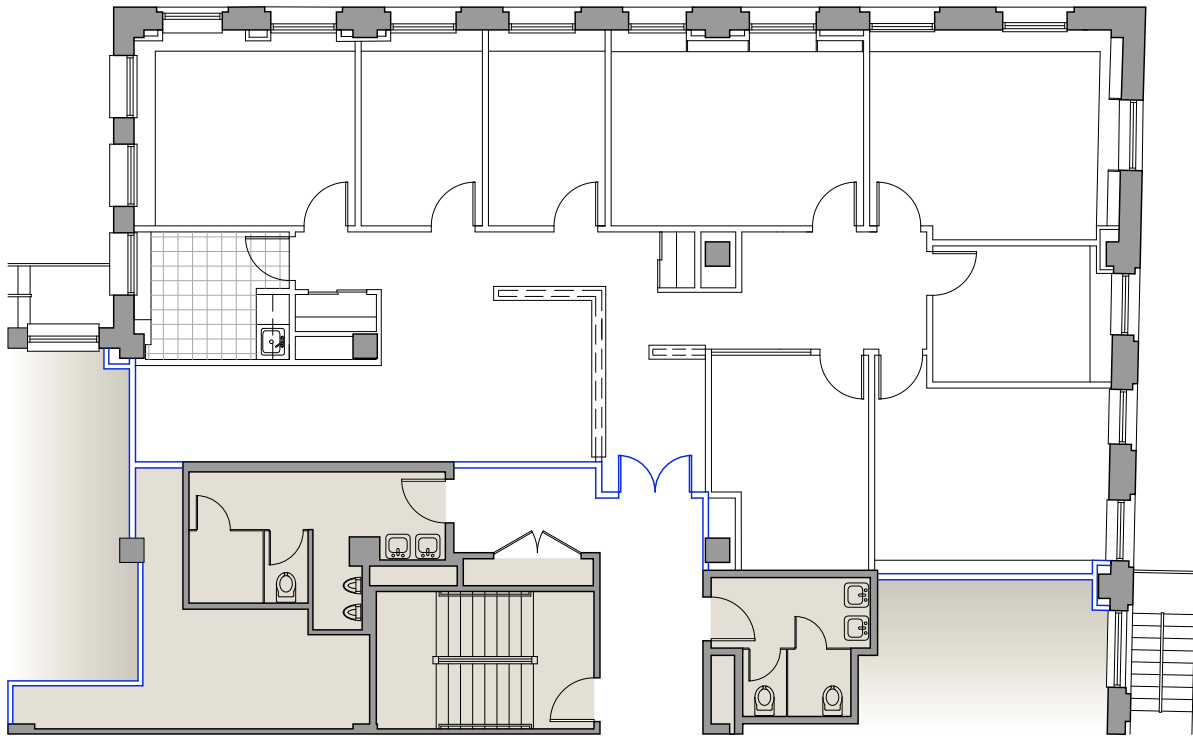

Suite 2030 - 2,614 RSF

33 NORTH LASALLE STREET

Golub & Company

For Leasing Information Contact:

Julie Levenstein
(312) 759 - 3383
jlevenstein@goco.com

Deborah Frank
(312) 951 - 9902
dfrank@goco.com