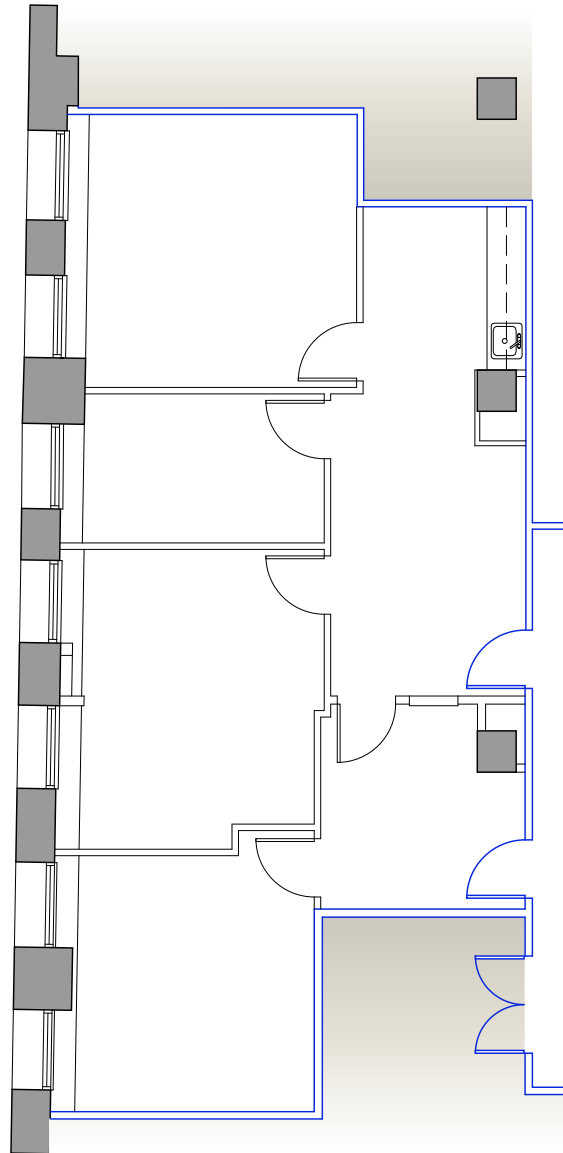

Suite 2100 - 1,292 RSF

33 NORTH LASALLE STREET

Golub & Company

For Leasing Information Contact:

Julie Levenstein
(312) 759 - 3383
jlevenstein@goco.com

Deborah Frank
(312) 951 - 9902
dfrank@goco.com