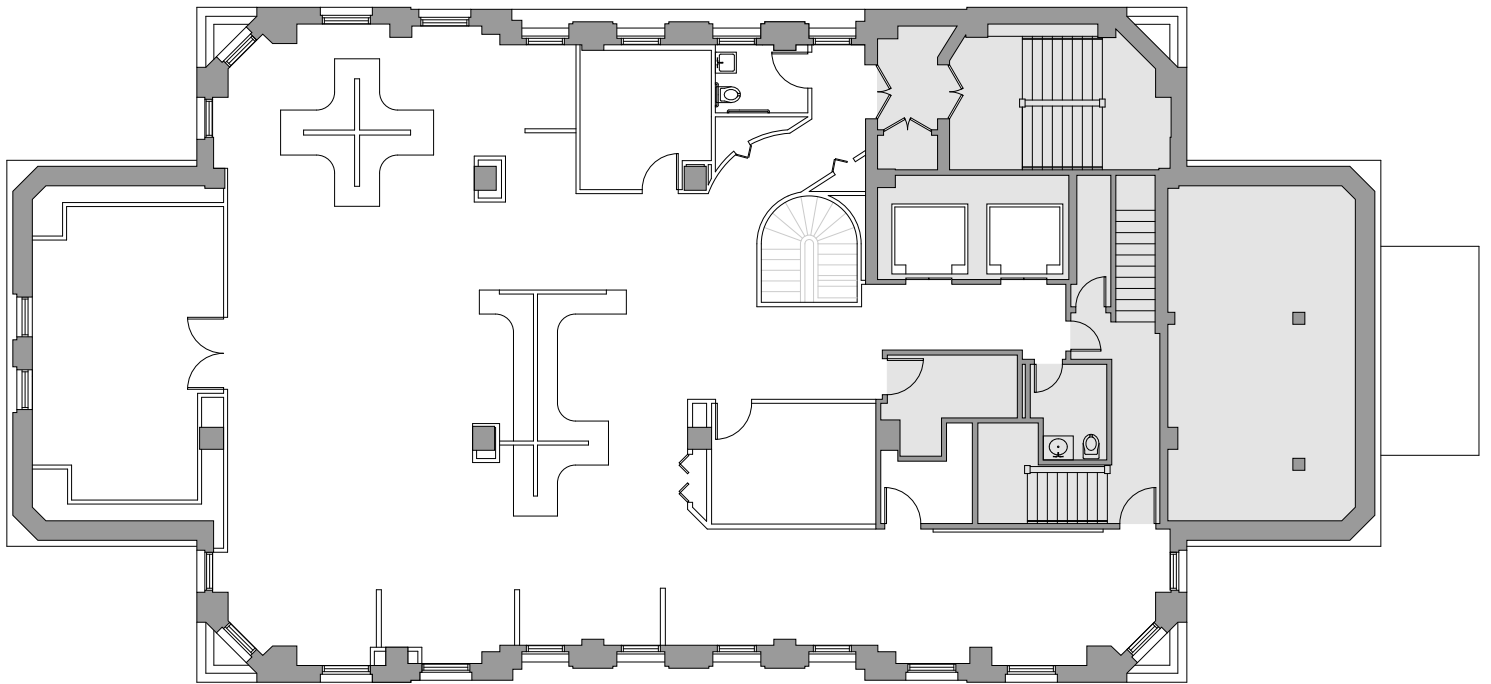

Suite 3600 - 4,168 RSF

33 NORTH LASALLE STREET

Golub & Company

For Leasing Information Contact:

Julie Levenstein
312.759.3383
jlevenstein@goco.com

Deborah Frank
312.951.9902
dfrank@goco.com