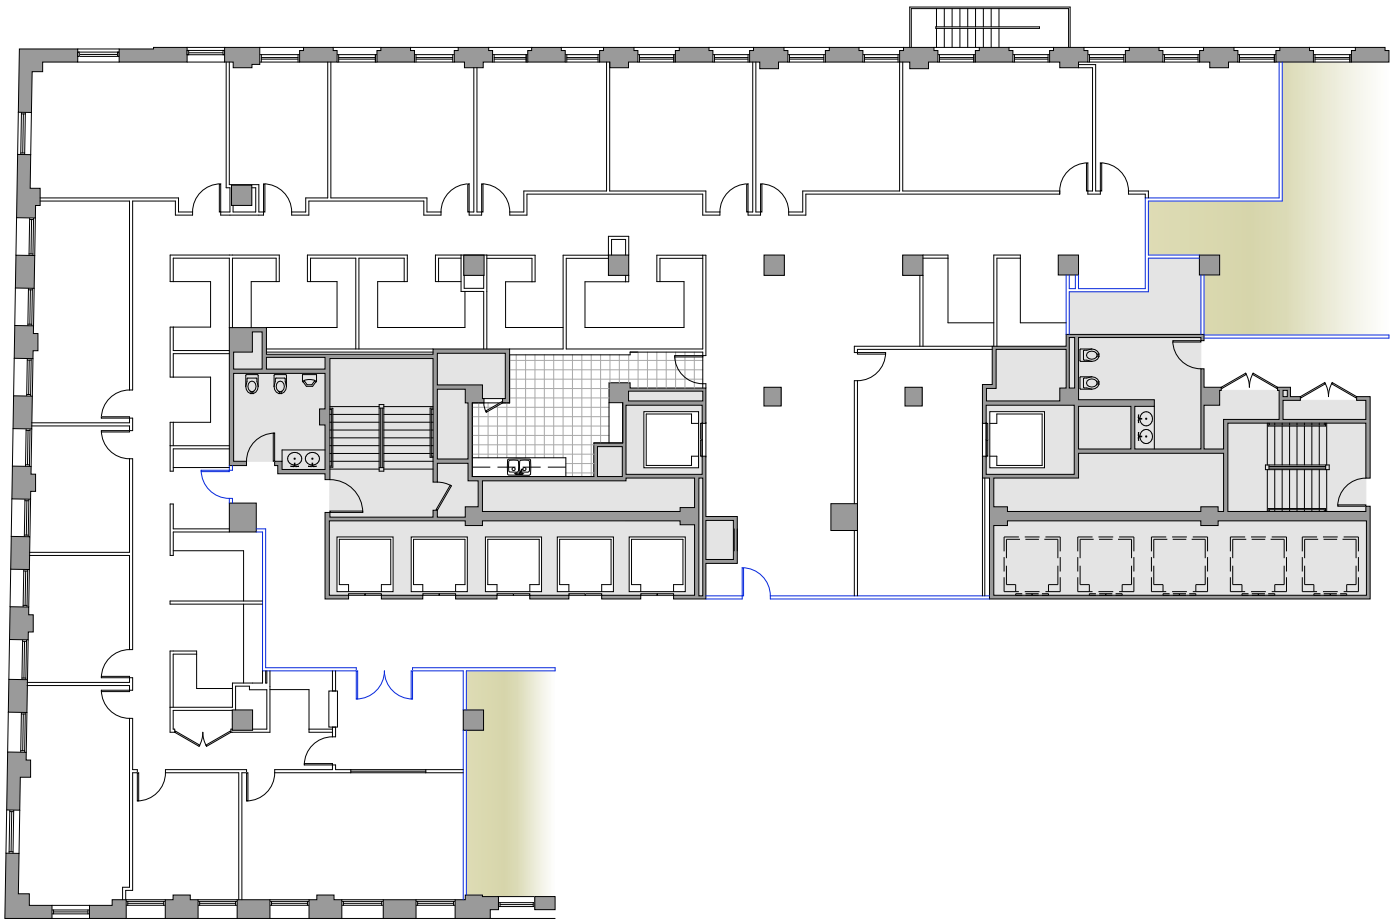

Suite 900 - 8,431 RSF

33 NORTH LASALLE STREET

Golub & Company

For Leasing Information Contact:

Julie Magid
312.440.8703
jmagid@goco.com

Deborah Frank
312.951.9902
dfrank@goco.com