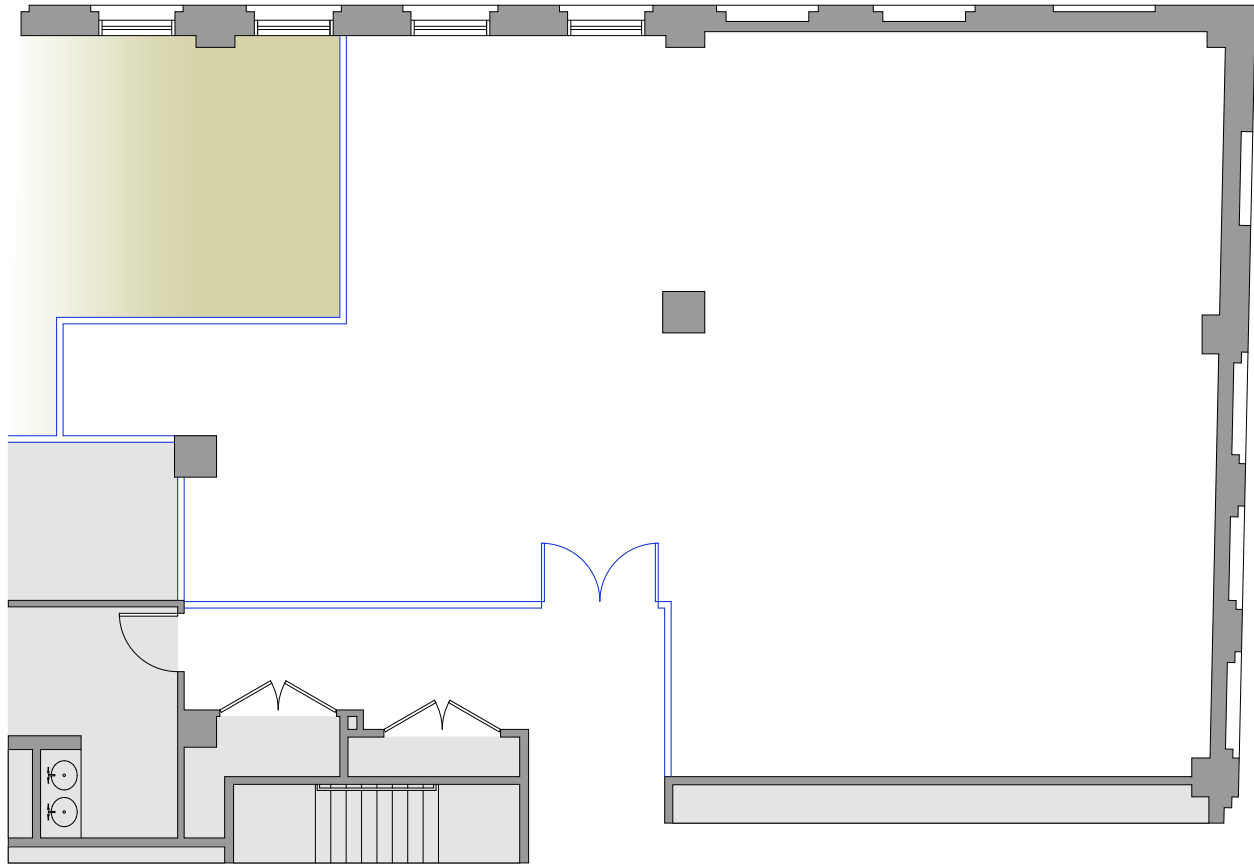

Suite 950 - 2,092 RSF

33 NORTH LASALLE STREET

Golub & Company

For Leasing Information Contact:

Julie Levenstein
312.440.8703
jlevenstein@goco.com

Deborah Frank
312.951.9902
dfrank@goco.com