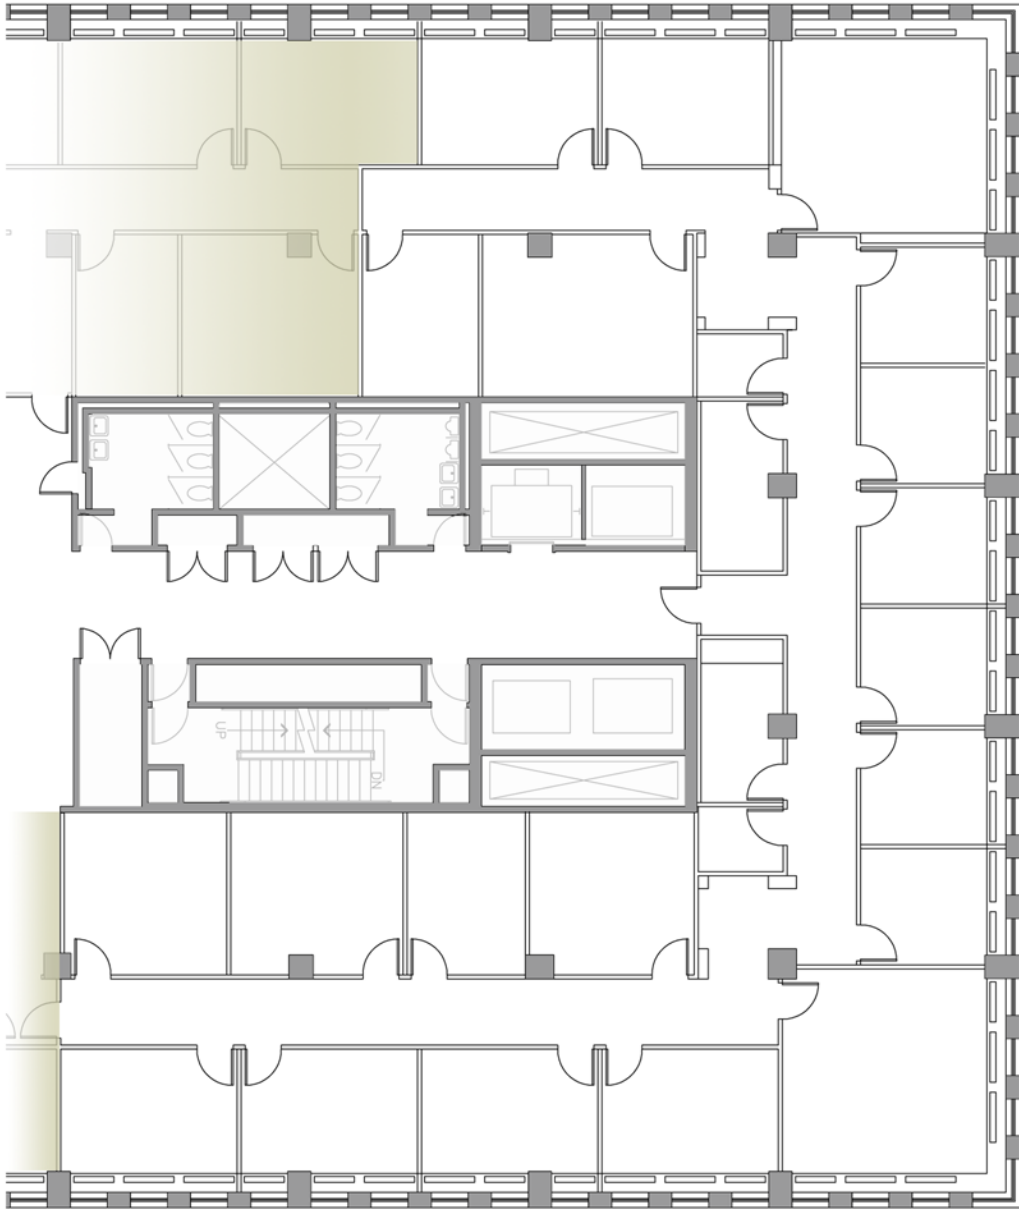

Suite 1150 - 6,430 RSF

Golub & Company

For Leasing Information Contact:

Julie Levenstein  
312.759.3383

Josh Crane  
312.640.2036

jlevenstein@goco.com jcrane@goco.com