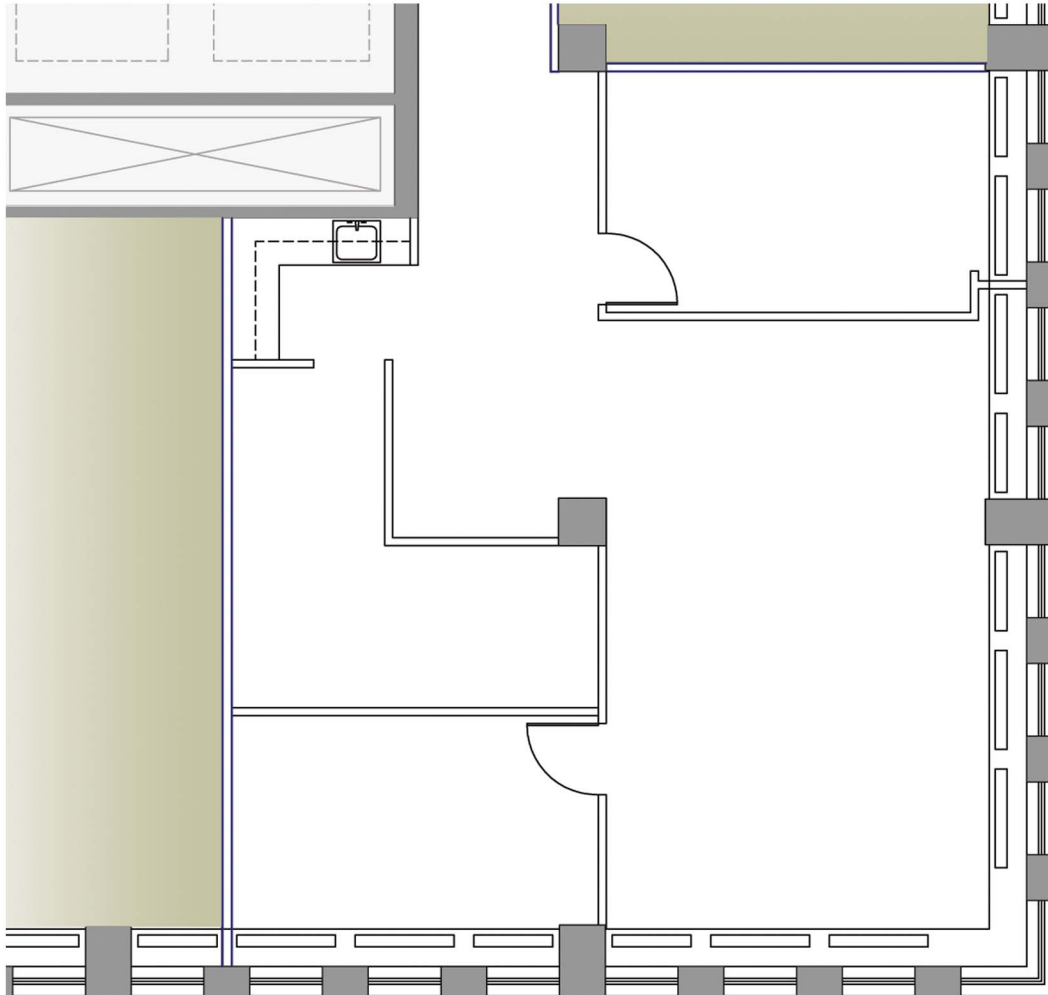

Suite 1220 - 1,573 RSF

Golub & Company

For Leasing Information Contact:

Julie Levenstein
312.759.3383
jlevenstein@goco.com

Josh Crane
312.640.2036
jcrane@goco.com