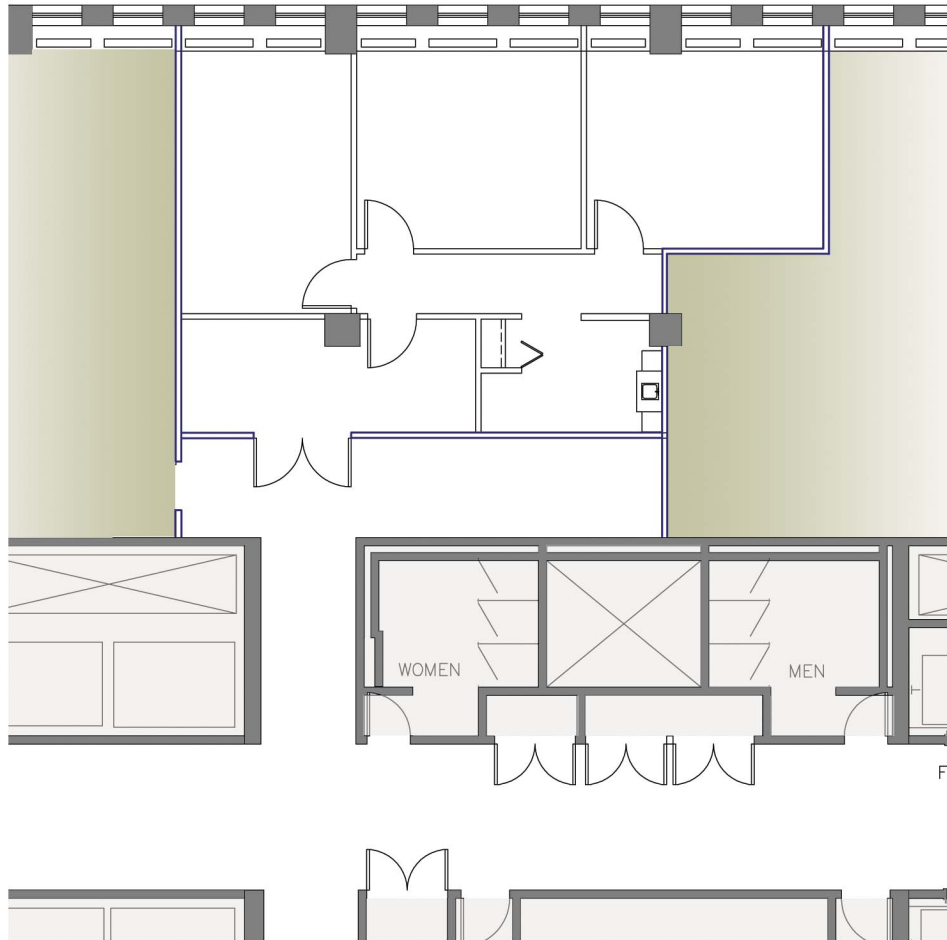

Suite 1750 - 1,114 RSF

Golub & Company

For Leasing Information Contact:

Julie Levenstein
312.759.3383

Josh Crane
312.640.2036

jlevenstein@goco.com jcrane@goco.com