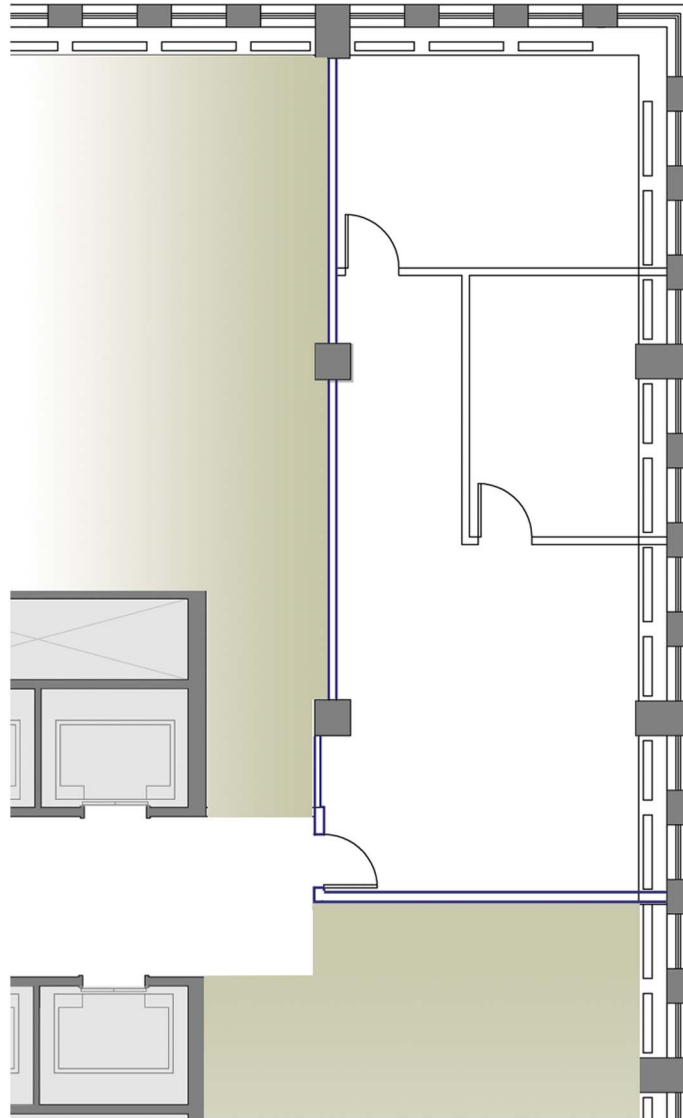

Suite 1901 - 1,146 RSF

Golub & Company

For Leasing Information Contact:

Julie Levenstein
312.759.3383

Josh Crane
312.640.2036

jlevenstein@goco.com jcrane@goco.com