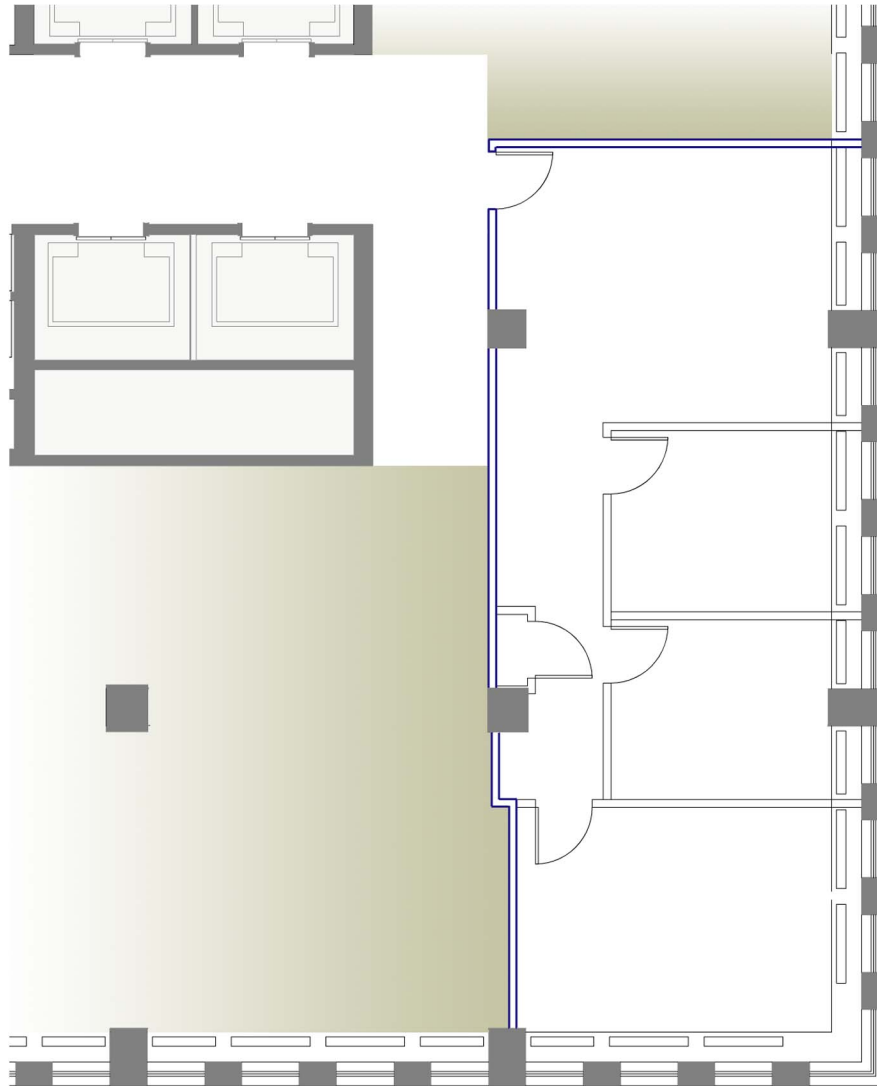

Suite 1905 - 1,181 RSF

Golub & Company

For Leasing Information Contact:

Julie Levenstein
312.759.3383

Josh Crane
312.640.2036

jlevenstein@goco.com jcrane@goco.com