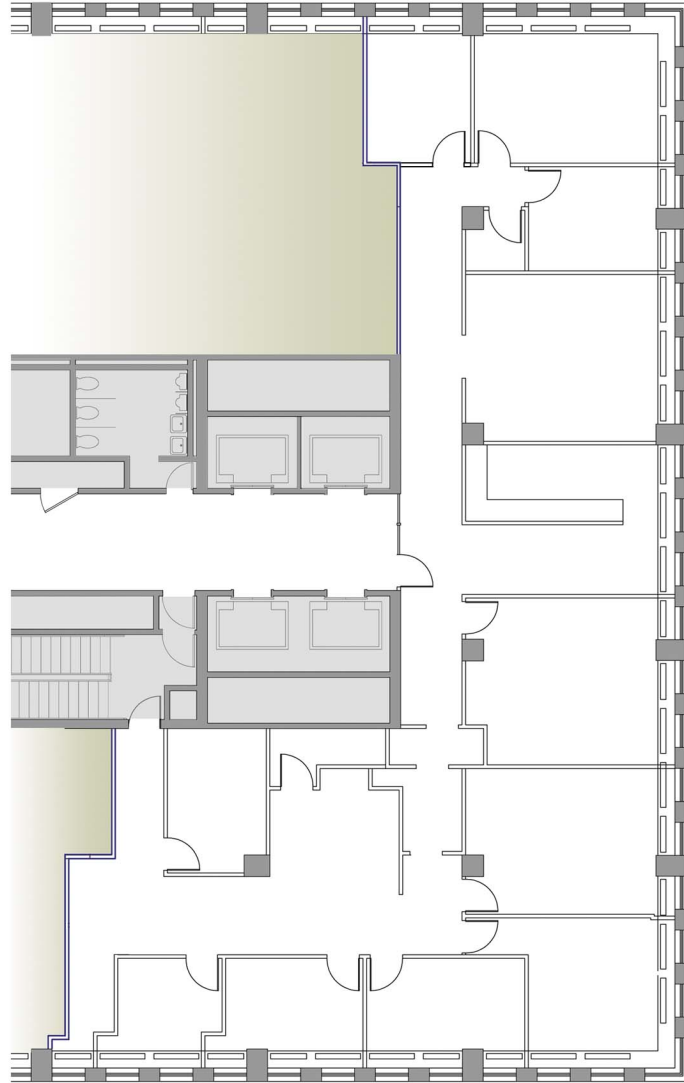

Suite 2105 - 4,171 RSF

Golub & Company

For Leasing Information Contact:

Julie Levenstein  
312.759.3383

Josh Crane  
312.640.2036

jlevenstein@goco.com jcrane@goco.com