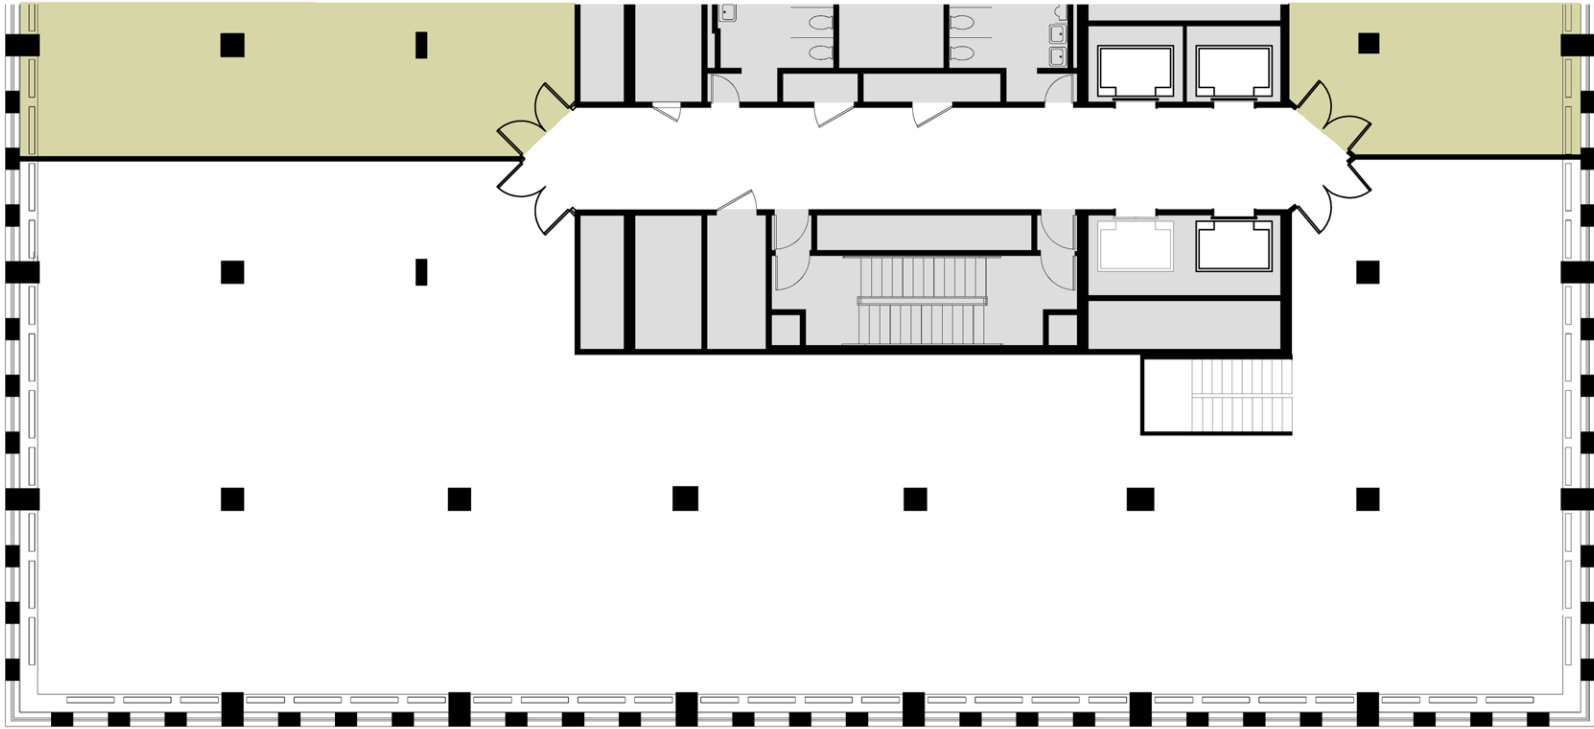

Suite 2200 - 6,658 RSF

Golub & Company

For Leasing Information Contact:

Julie Levenstein
312.440.8703

Josh Crane
312.440.8747

jlevenstein@goco.com

jcrane@goco.com