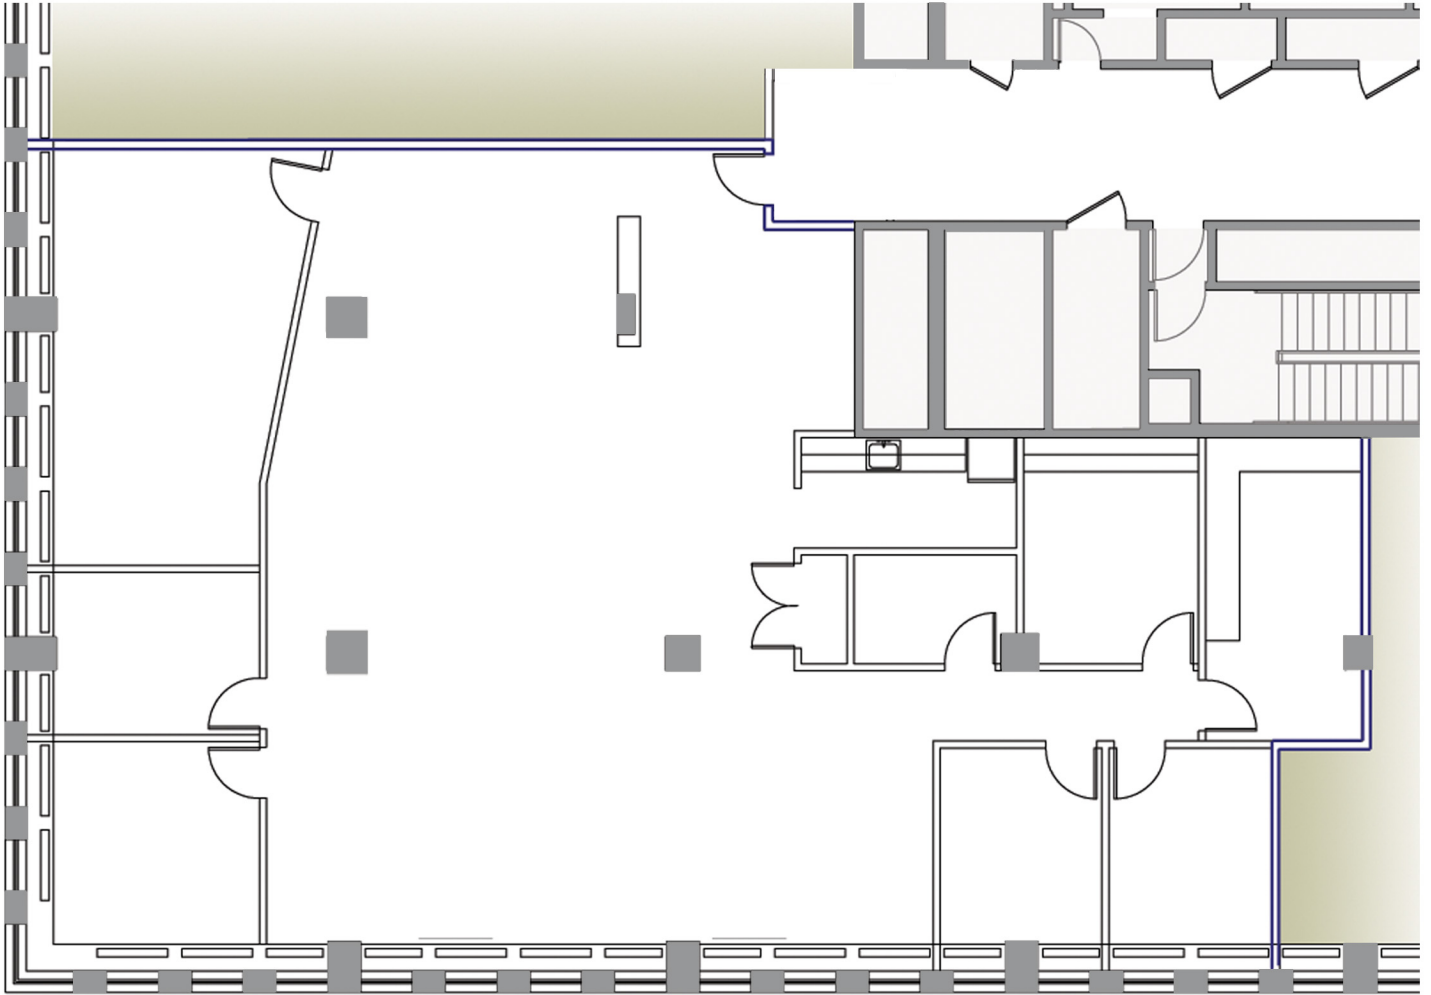

Suite 2450 - 3,844 RSF

Golub & Company

For Leasing Information Contact:

Julie Levenstein
312.759.3383

jlevenstein@goco.com

Josh Crane
312.640.2036

jcrane@goco.com