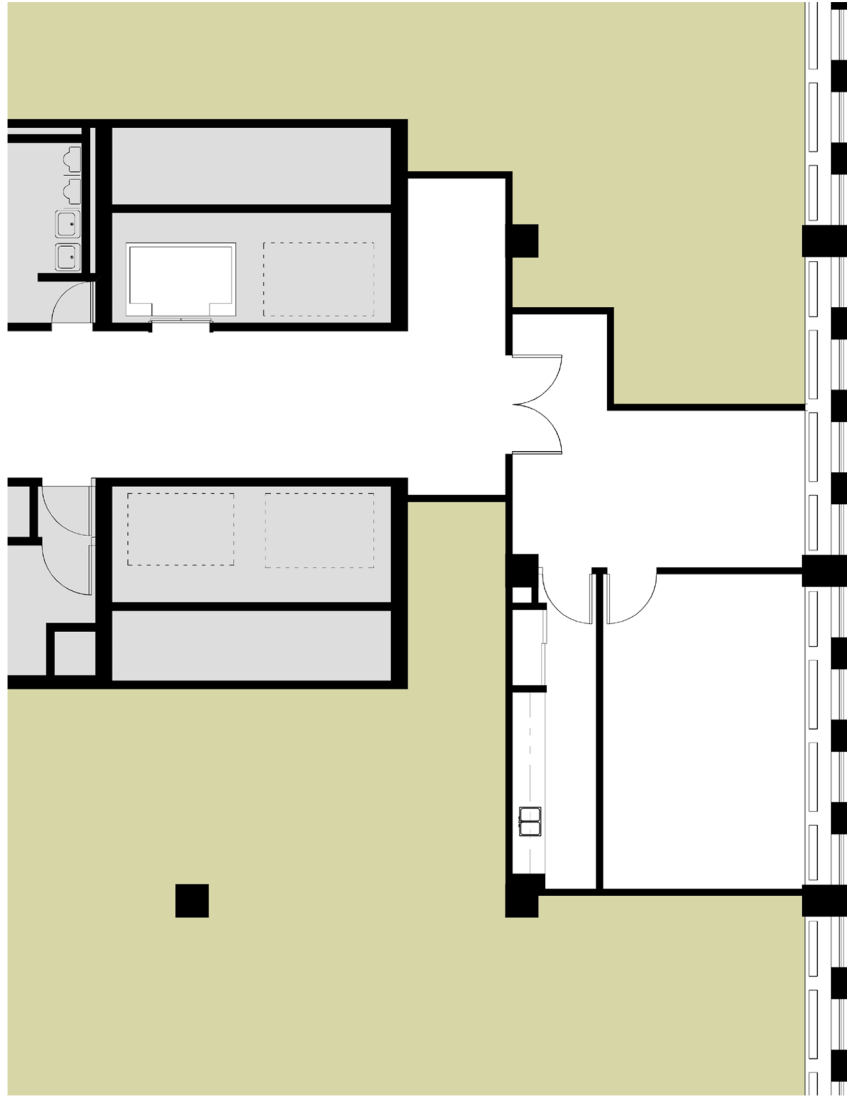

Suite 410 - 747 RSF

Golub & Company

For Leasing Information Contact:

Julie Levenstein
312.440.8703

Josh Crane
312.440.8747

jlevenstein@goco.com

jcrane@goco.com