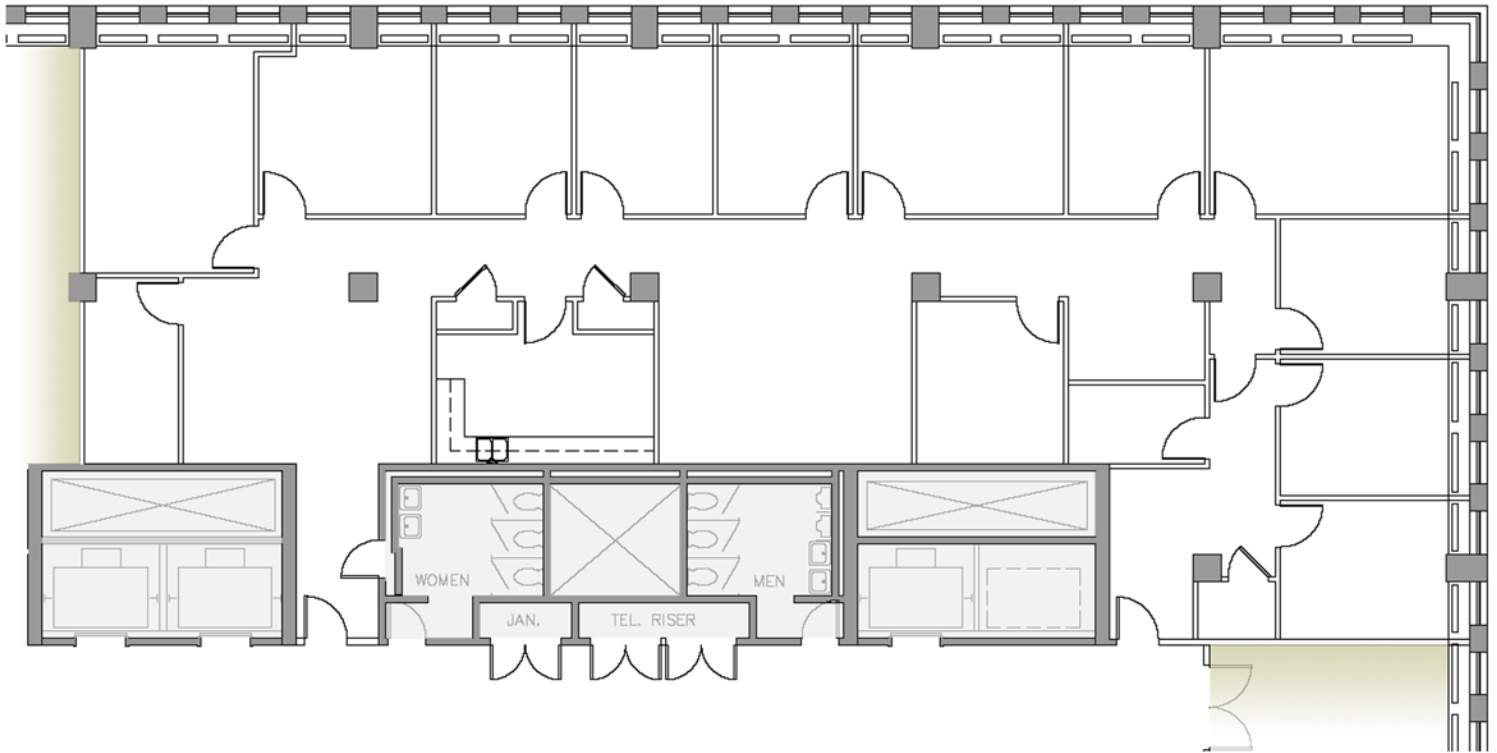

Suite 525 - 4,245 RSF

Golub & Company

For Leasing Information Contact:

Julie Levenstein
312.759.3383

jlevenstein@goco.com

Josh Crane
312.640.2036

jcrane@goco.com