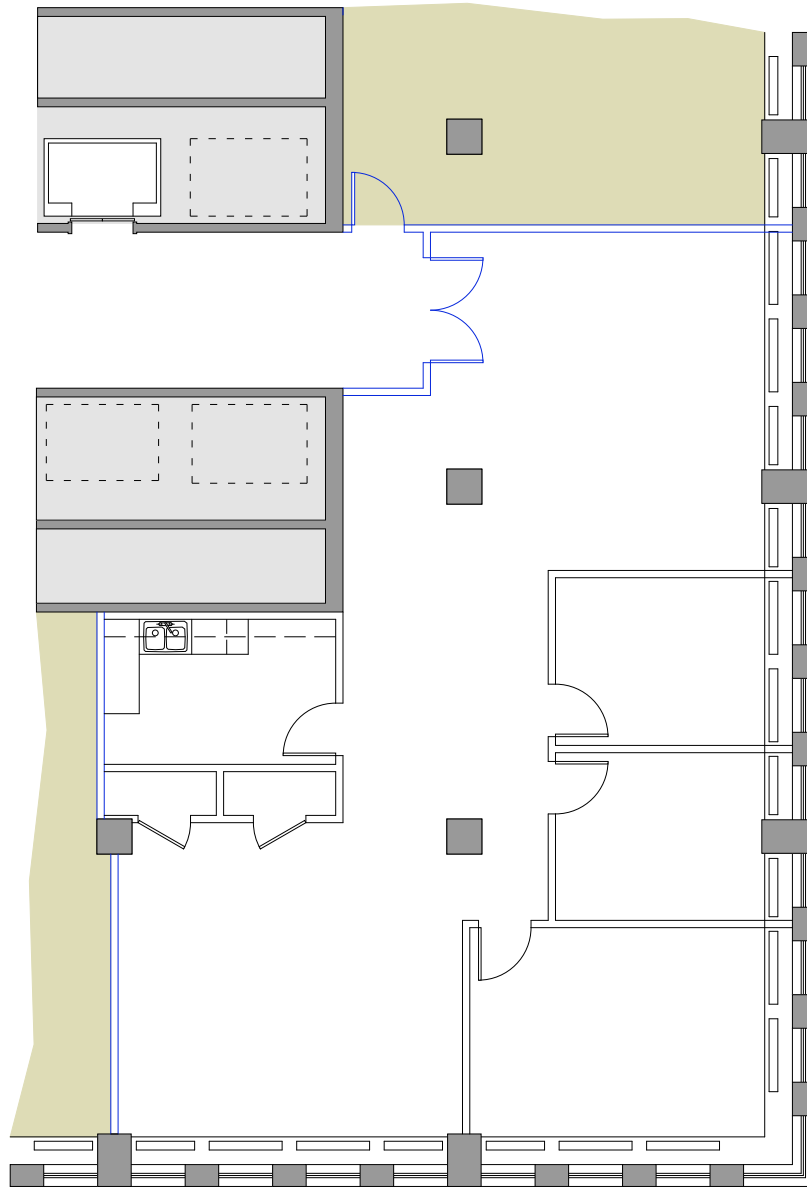

625

North Michigan

Suite 550 - 2,146 RSF

Golub & Company

For Leasing Information Contact:

Julie Levenstein

312.440.8703

jlevenstein@goco.com