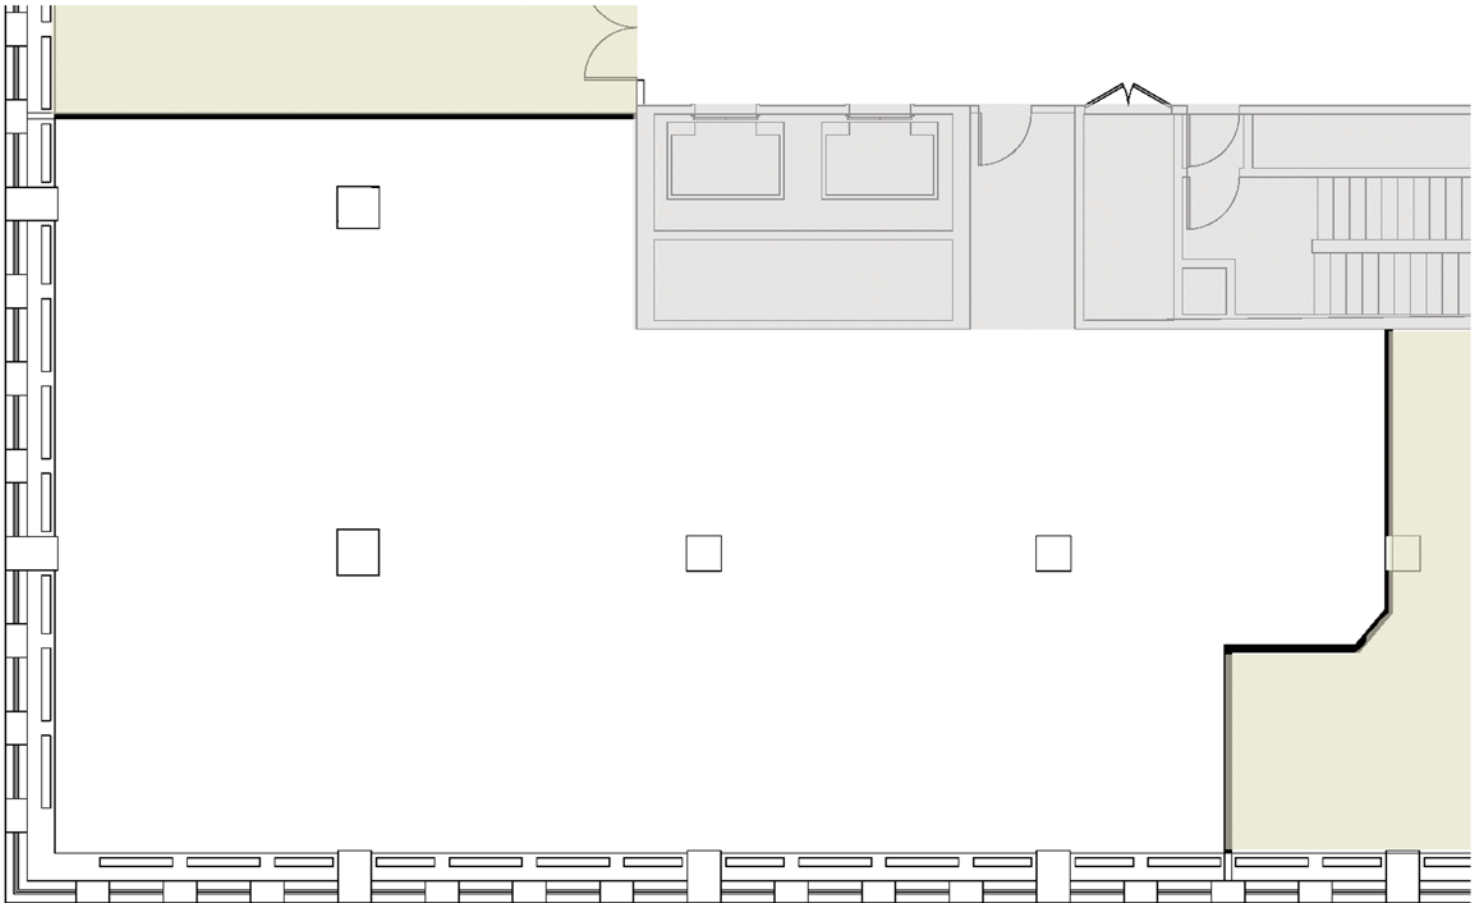

Suite 650 - 3,401 RSF

Golub & Company

For Leasing Information Contact:

Julie Levenstein
312.440.8703

Josh Crane
312.440.8747

jlevenstein@goco.com

jcrane@goco.com