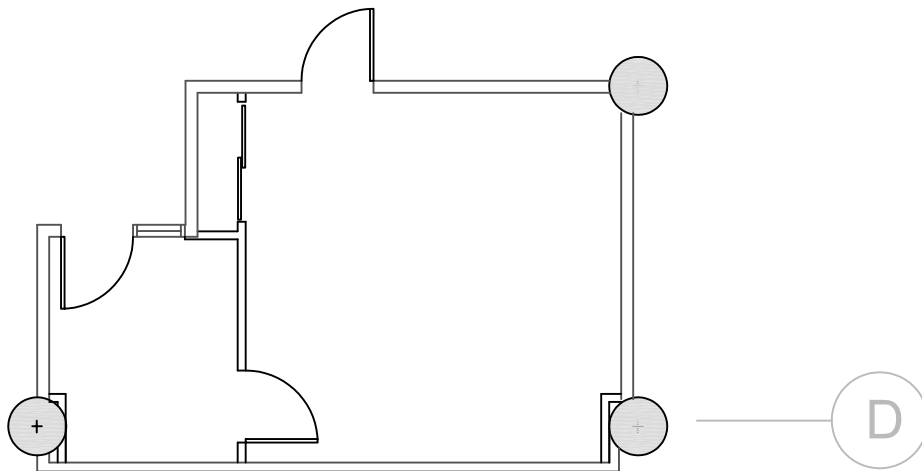

LAKE SHORE PLACE

680 North Lake Shore Drive

11

12

Suite 1040 432 RSF

Lake Shore Place
680 N. Lake Shore Drive
Chicago, Illinois 60611

For Leasing Information Contact:

Julie Levenstein
Golub & Company
312.440.8703
jlevenstein@goco.com