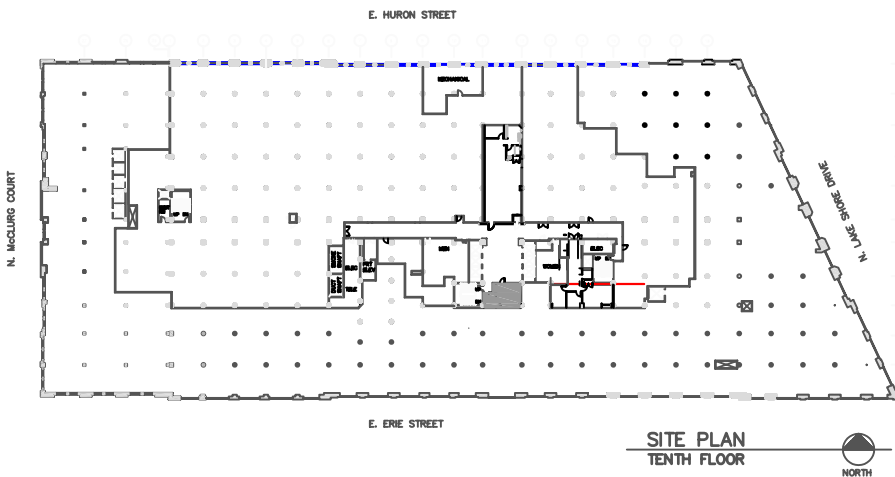

LAKE SHORE PLACE

680 North Lake Shore Drive

11

12

Suite 1040 432 RSF

Lake Shore Place
680 N. Lake Shore Drive
Chicago, Illinois 60611

For Leasing Information Contact:

Julie Levenstein
Golub & Company
312.440.8703
jlevenstein@goco.com